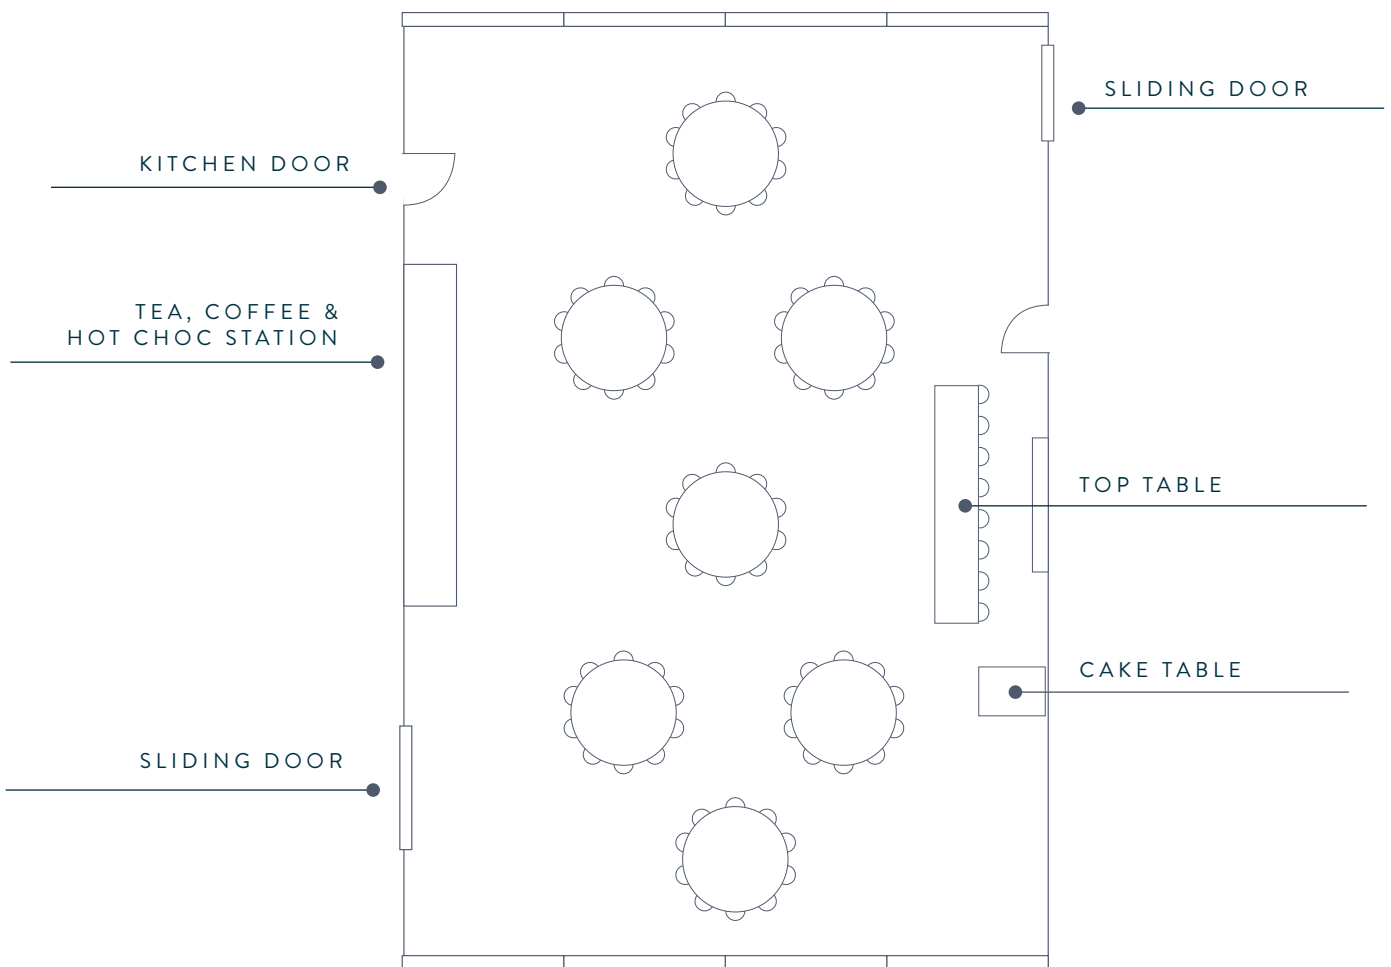

BASHALL
BARN

Seven Round Plus Top Table

These layouts are to just give you an idea of how the room can work for you and your guests.

SEATS UPTO 78 GUESTS

SEVEN ROUND TABLES, SEATING TEN* PLUS TOP TABLE SEATING EIGHT

*Please note highchairs & prams are classed as a seat

WWW.BASHALLBARN.CO.UK

Tel. 01200 428964 Email. weddings@bashallbarn.co.uk

Bashall Barn, Bashall Town, Clitheroe, Lancashire, BB7 3LQ

@bashallweddings