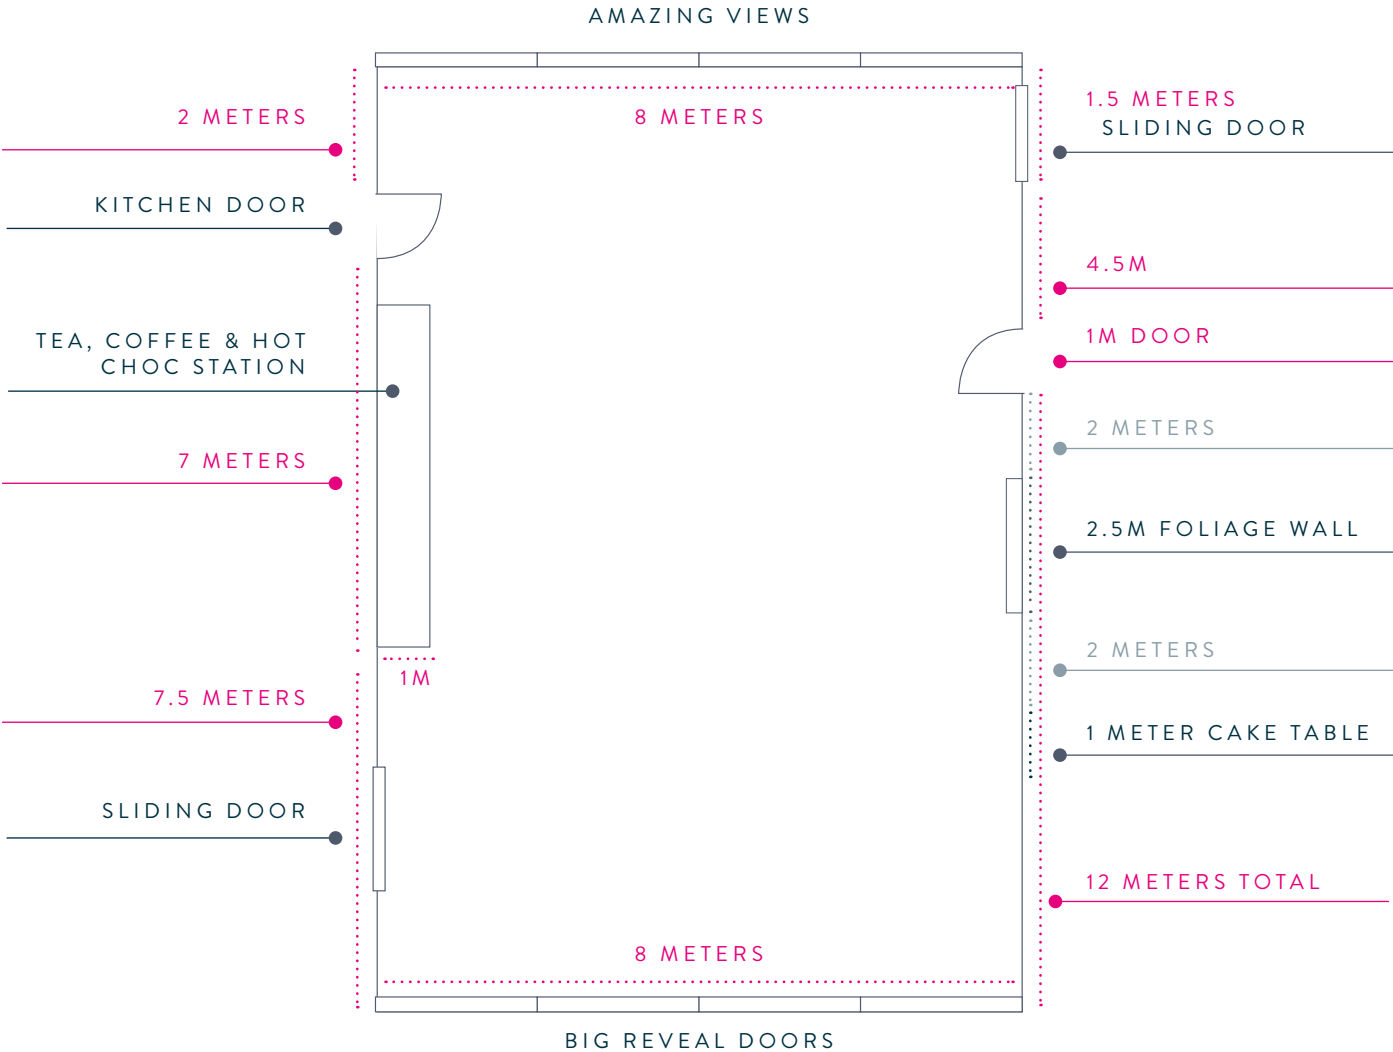

BASHALL
BARN

OUR

Room Layouts

FLOOR PLANS

WWW.BASHALLBARN.CO.UK

Dining Room Measurements

These are to just give you an indication of the dining room space.

WWW.BASHALLBARN.CO.UK

TEN ROUND TABLES, SEATING TEN* PLUS TOP TABLE SEATING EIGHT

*Please note highchairs & prams are classed as a seat

Eleven Round Plus Top Table

These layouts are to just give you an idea of how the room can work for you and your guests.

SEATS UPTO 118 GUESTS

ELEVEN ROUND TABLES, SEATING TEN* PLUS TOP TABLE SEATING EIGHT

*Please note highchairs & prams are classed as a seat

BASHALL
BARN

Twelve Round Plus Top Table

These layouts are to just give you an idea of how the room can work for you and your guests.

THIRTEEN ROUND TABLES, SEATING TEN* PLUS TOP TABLE SEATING EIGHT

*Please note highchairs & prams are classed as a seat