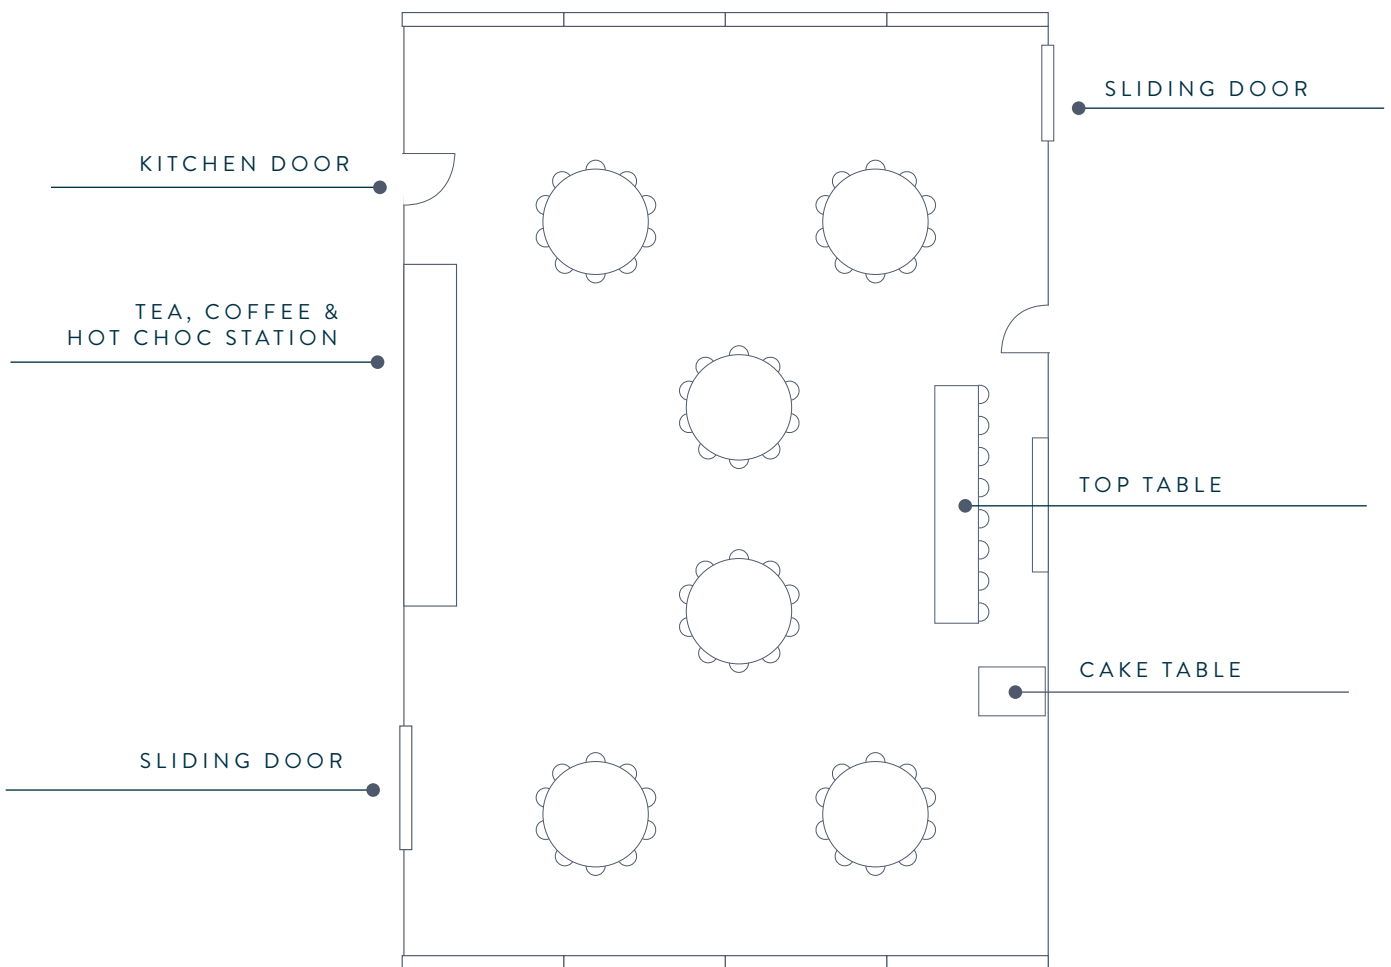

BASHALL
BARN

Six Round Plus Top Table

These layouts are to just give you an idea of how the room can work for you and your guests.

SEATS UPTO 68 GUESTS

SIX ROUND TABLES, SEATING TEN* PLUS TOP TABLE SEATING EIGHT

*Please note highchairs & prams are classed as a seat

WWW.BASHALLBARN.CO.UK

Tel. 01200 428964 Email. weddings@bashallbarn.co.uk

Bashall Barn, Bashall Town, Clitheroe, Lancashire, BB7 3LQ

@bashallweddings