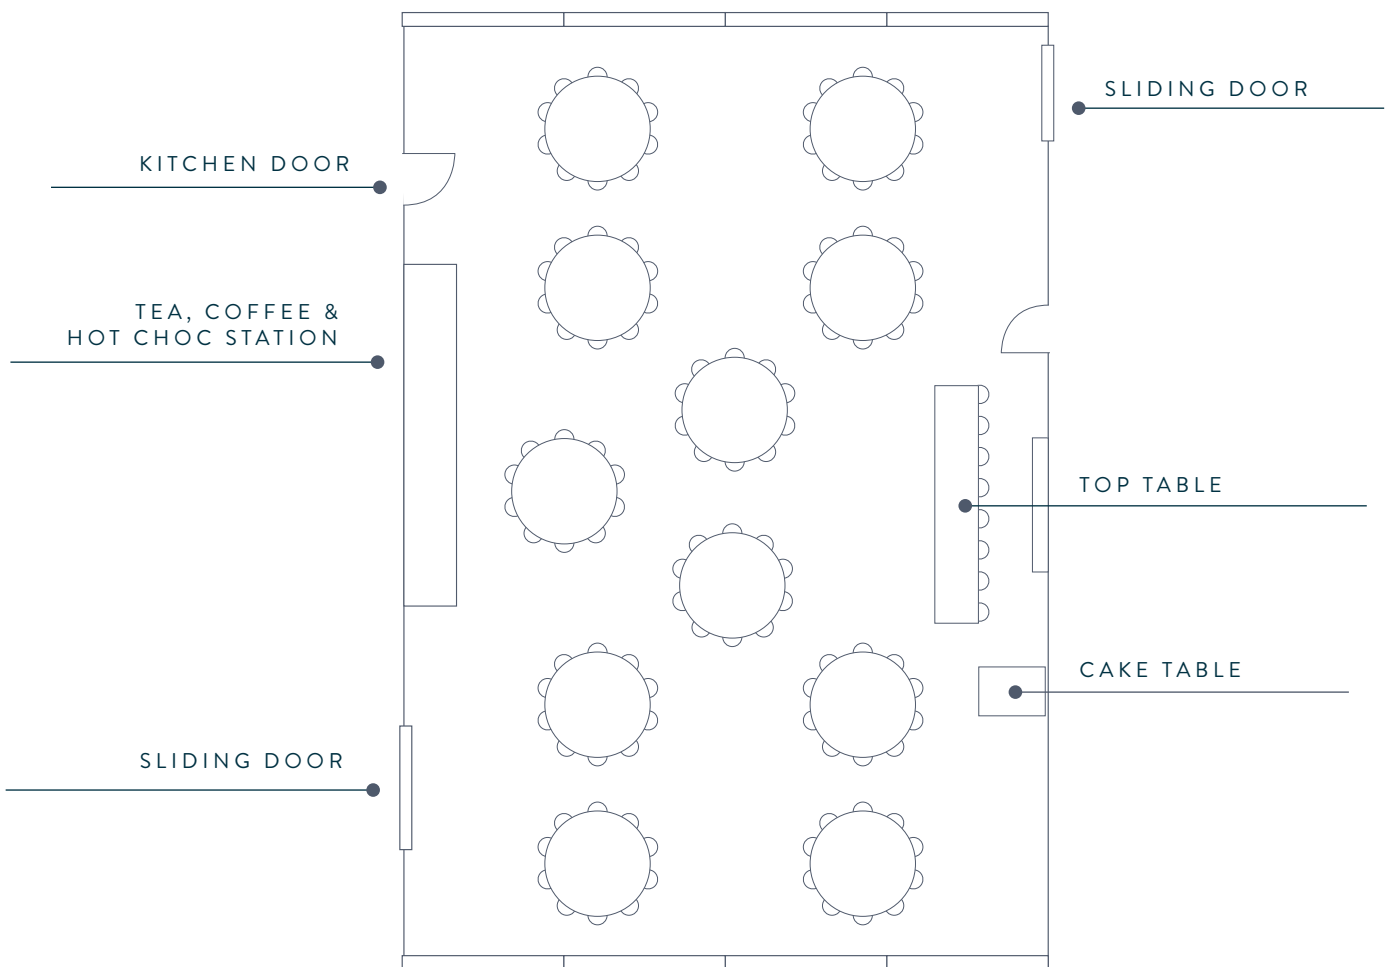

Bashall Barn, Bashall Town, Clitheroe, Lancashire, BB7 3LQ

@bashallweddings

Ten Round Plus Top Table

These layouts are to just give you an idea of how the room can work for you and your guests.

SEATS UPTO 108 GUESTS

TEN ROUND TABLES, SEATING TEN* PLUS TOP TABLE SEATING EIGHT

*Please note highchairs & prams are classed as a seat

Eleven Round Plus Top Table

These layouts are to just give you an idea of how the room can work for you and your guests.

SEATS UPTO 118 GUESTS

ELEVEN ROUND TABLES, SEATING TEN* PLUS TOP TABLE SEATING EIGHT

*Please note highchairs & prams are classed as a seat

BASHALL
BARN

Twelve Round Plus Top Table

These layouts are to just give you an idea of how the room can work for you and your guests.