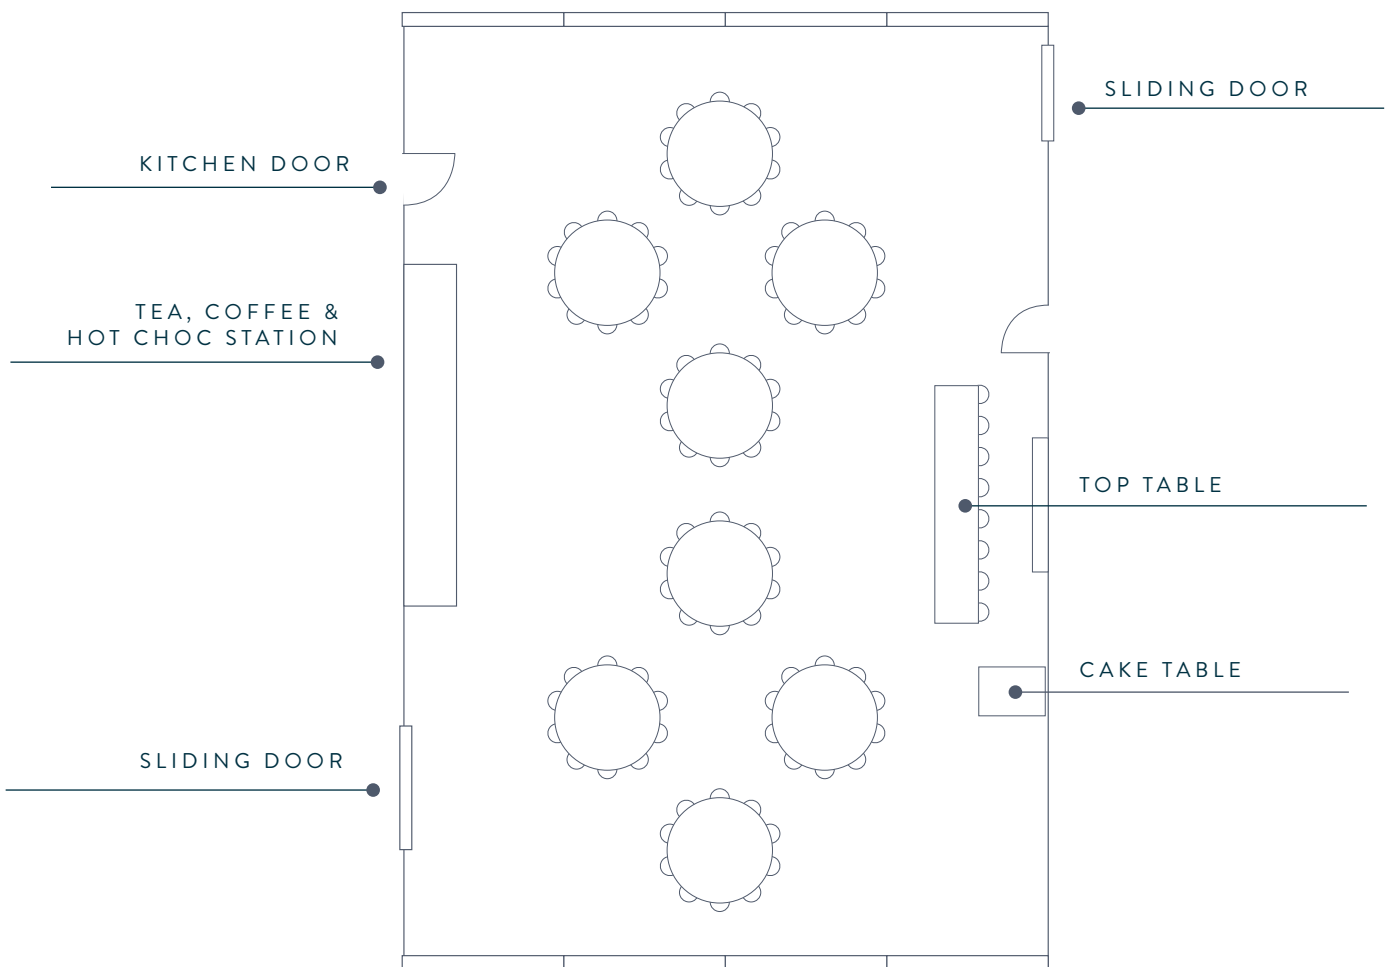

BASHALL
BARN

Eight Round Plus Top Table

These layouts are to just give you an idea of how the room can work for you and your guests.

SEATS UPTO 88 GUESTS

EIGHT ROUND TABLES, SEATING TEN* PLUS TOP TABLE SEATING EIGHT

*Please note highchairs & prams are classed as a seat

WWW.BASHALLBARN.CO.UK

Tel. 01200 428964 Email. weddings@bashallbarn.co.uk

Bashall Barn, Bashall Town, Clitheroe, Lancashire, BB7 3LQ

@bashallweddings