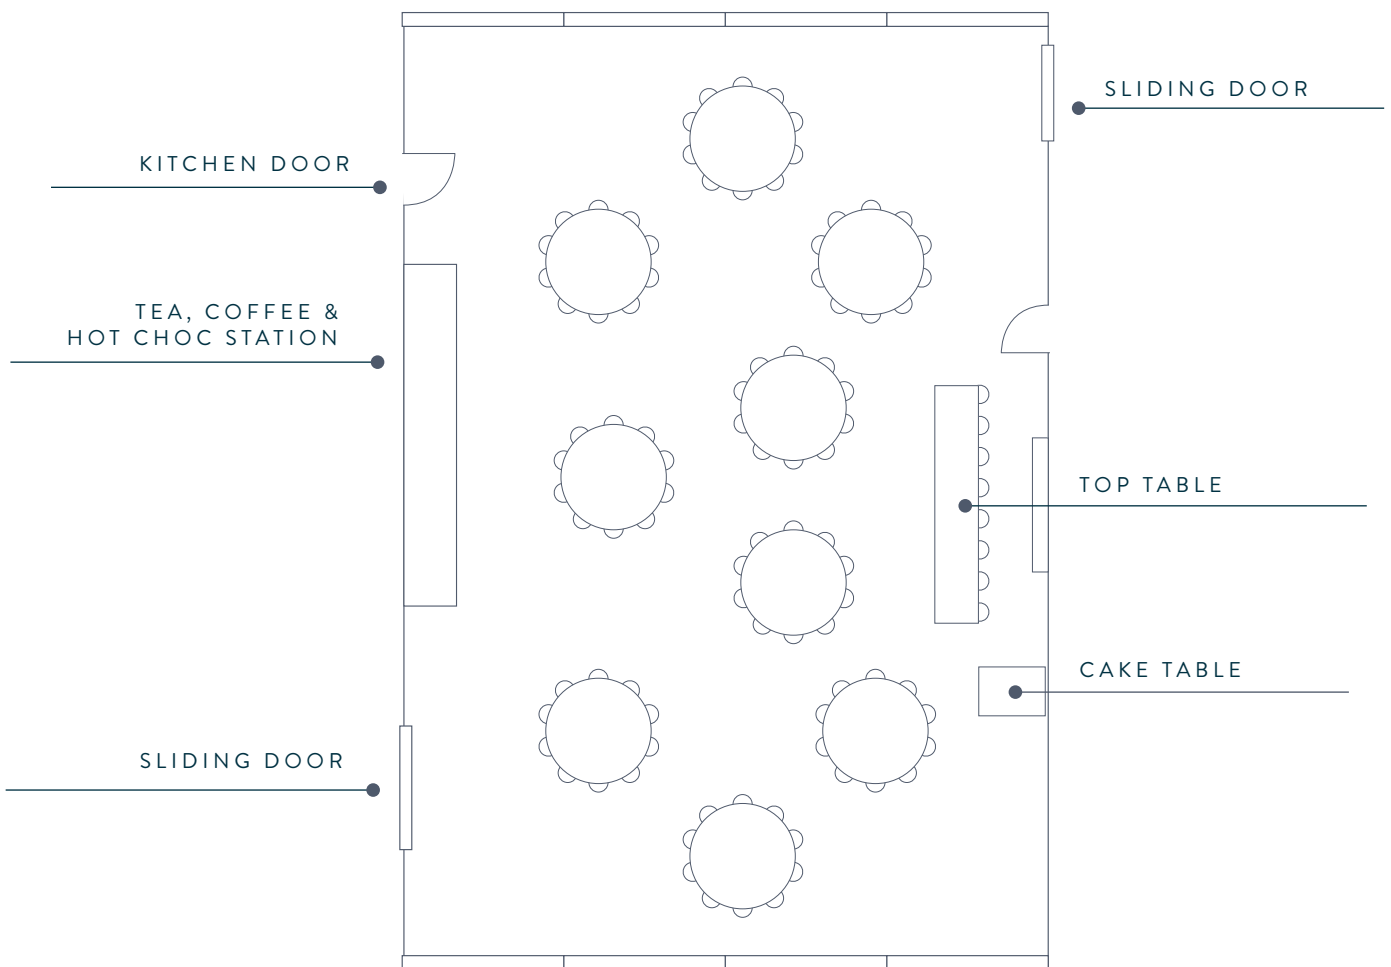

BASHALL
BARN

Nine Round Plus Top Table

These layouts are to just give you an idea of how the room can work for you and your guests.

SEATS UPTO 98 GUESTS

NINE ROUND TABLES, SEATING TEN* PLUS TOP TABLE SEATING EIGHT

*Please note highchairs & prams are classed as a seat

WWW.BASHALLBARN.CO.UK

Tel. 01200 428964 Email. weddings@bashallbarn.co.uk

Bashall Barn, Bashall Town, Clitheroe, Lancashire, BB7 3LQ

@bashallweddings