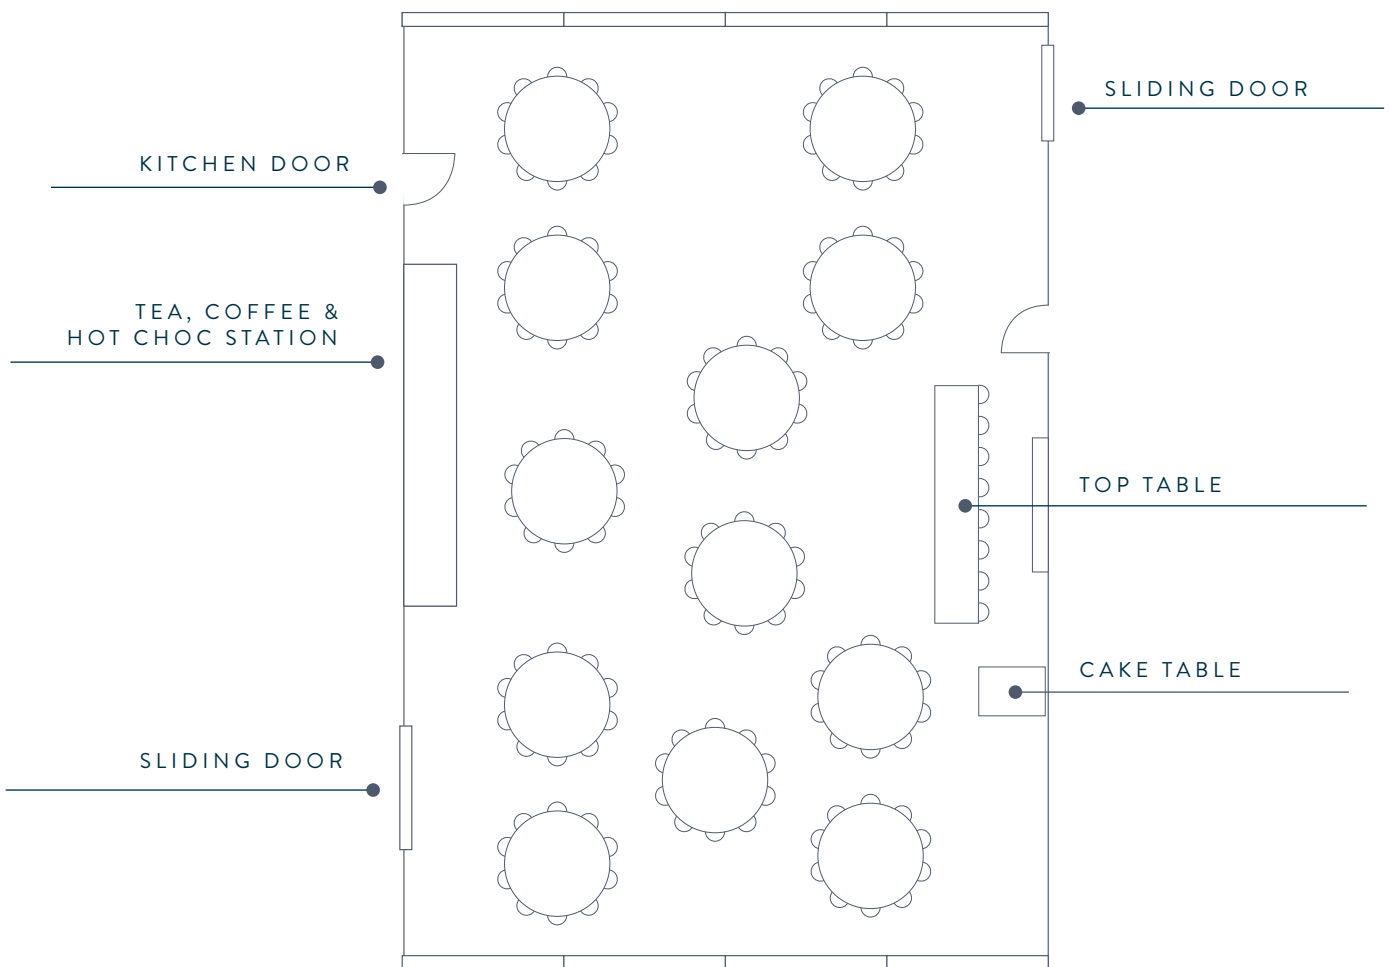

TEN ROUND TABLES, SEATING TEN* PLUS TOP TABLE SEATING EIGHT

*Please note highchairs & prams are classed as a seat

Eleven Round Plus Top Table

These layouts are to just give you an idea of how the room can work for you and your guests.

SEATS UPTO 118 GUESTS

ELEVEN ROUND TABLES, SEATING TEN* PLUS TOP TABLE SEATING EIGHT

*Please note highchairs & prams are classed as a seat

BASHALL
BARN

Twelve Round Plus Top Table

These layouts are to just give you an idea of how the room can work for you and your guests.

SEATS UPTO 128 GUESTS

TWELVE ROUND TABLES, SEATING TEN* PLUS TOP TABLE SEATING EIGHT

*Please note highchairs & prams are classed as a seat

WWW.BASHALLBARN.CO.UK

Tel. 01200 428964 Email. weddings@bashallbarn.co.uk

THIRTEEN ROUND TABLES, SEATING TEN* PLUS TOP TABLE SEATING EIGHT

*Please note highchairs & prams are classed as a seat