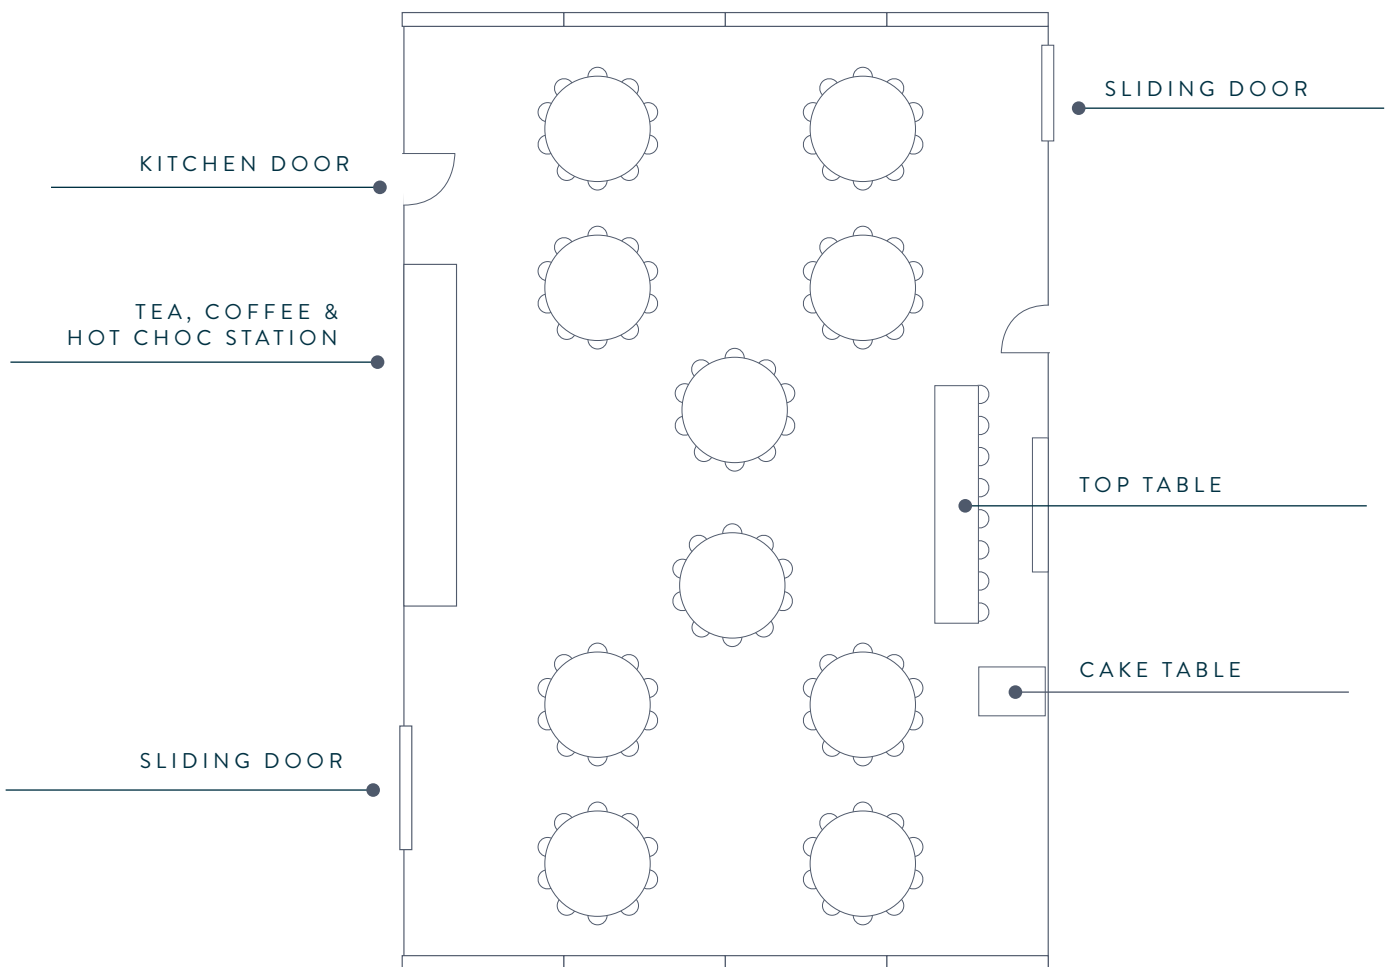

Bashall Barn, Bashall Town, Clitheroe, Lancashire, BB7 3LQ

@bashallweddings

Ten Round Plus Top Table

These layouts are to just give you an idea of how the room can work for you and your guests.

SEATS UPTO 108 GUESTS

TEN ROUND TABLES, SEATING TEN* PLUS TOP TABLE SEATING EIGHT

*Please note highchairs & prams are classed as a seat

Eleven Round Plus Top Table

These layouts are to just give you an idea of how the room can work for you and your guests.

SEATS UPTO 118 GUESTS

ELEVEN ROUND TABLES, SEATING TEN* PLUS TOP TABLE SEATING EIGHT

*Please note highchairs & prams are classed as a seat

BASHALL
BARN

Twelve Round Plus Top Table

These layouts are to just give you an idea of how the room can work for you and your guests.