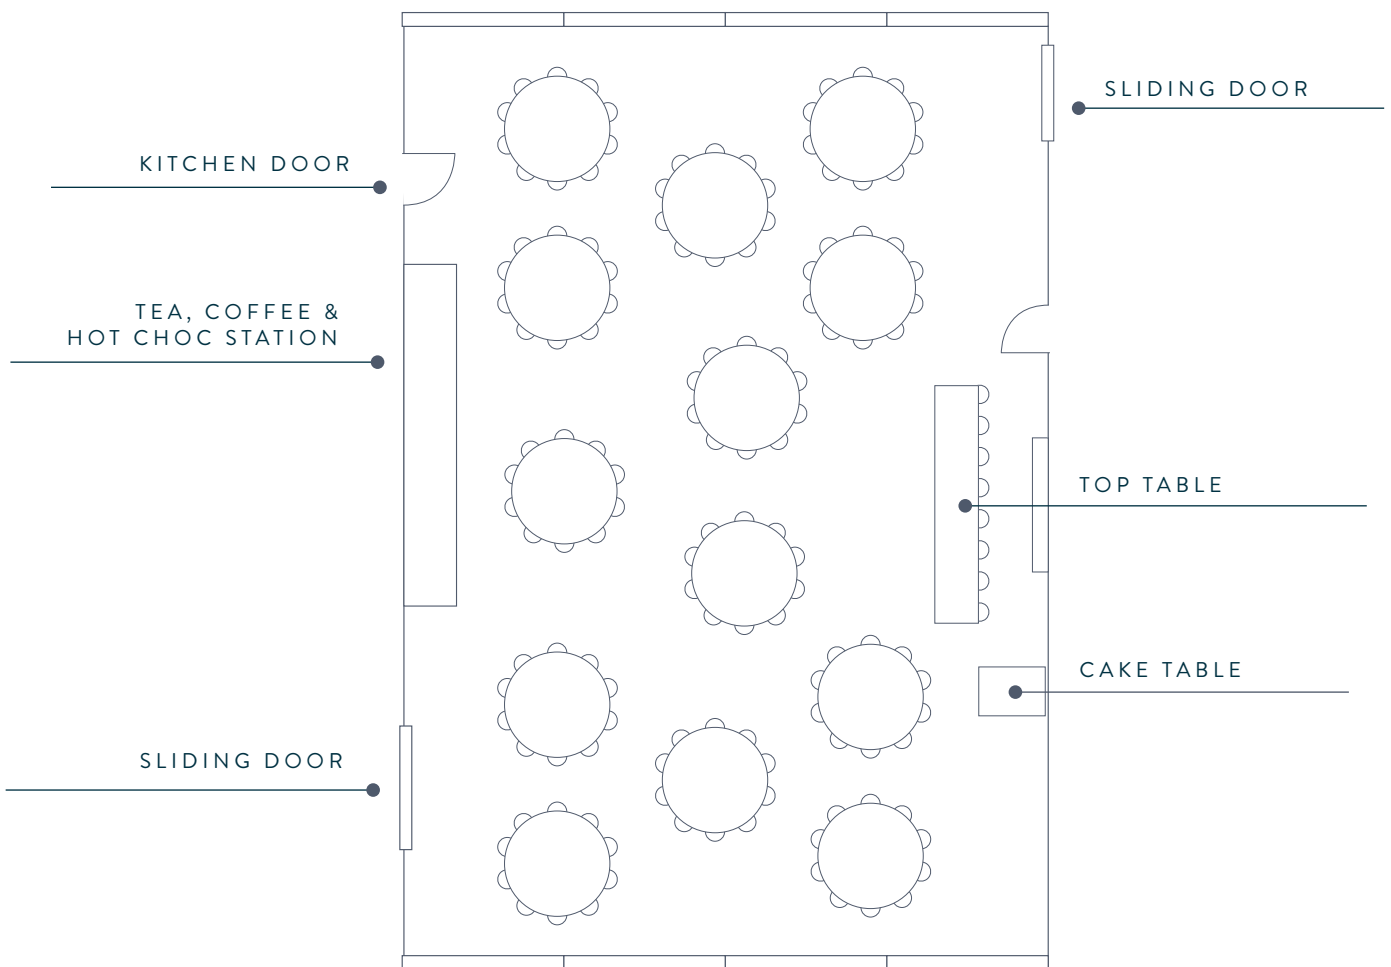

TEN ROUND TABLES, SEATING TEN* PLUS TOP TABLE SEATING EIGHT

*Please note highchairs & prams are classed as a seat

Eleven Round Plus Top Table

These layouts are to just give you an idea of how the room can work for you and your guests.

SEATS UPTO 118 GUESTS

ELEVEN ROUND TABLES, SEATING TEN* PLUS TOP TABLE SEATING EIGHT

*Please note highchairs & prams are classed as a seat

BASHALL
BARN

Twelve Round Plus Top Table

These layouts are to just give you an idea of how the room can work for you and your guests.

Bashall Barn, Bashall Town, Clitheroe, Lancashire, BB7 3LQ

@bashallweddings

Thirteen Round Plus Top Table

These layouts are to just give you an idea of how the room can work for you and your guests.

SEATS UPTO 138 GUESTS

THIRTEEN ROUND TABLES, SEATING TEN* PLUS TOP TABLE SEATING EIGHT

*Please note highchairs & prams are classed as a seat