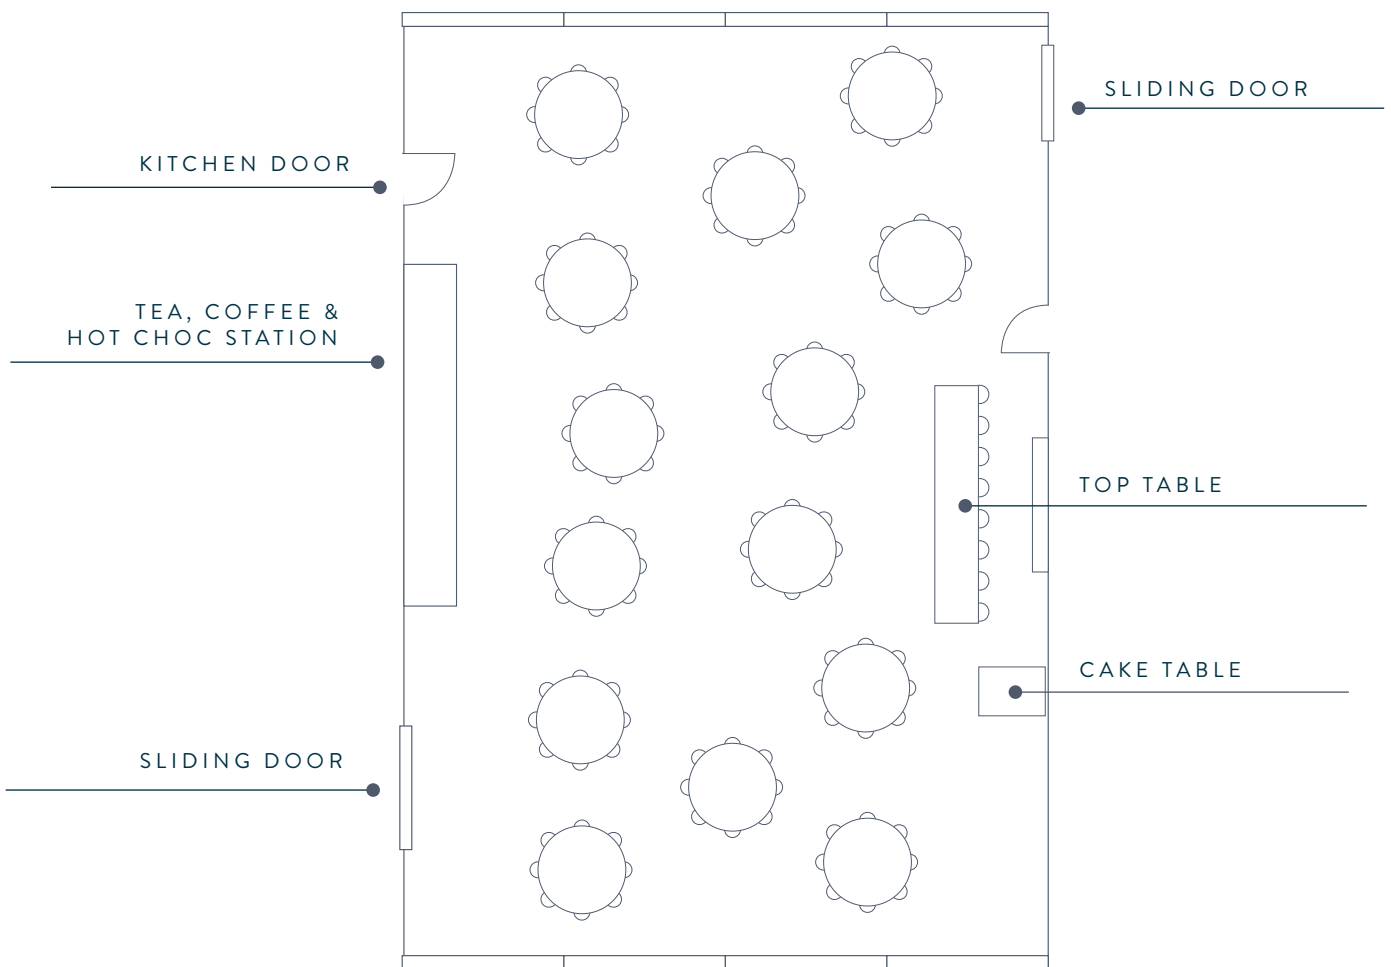

These layouts are to just give you an idea of how the room can work for you and your guests.

SEATS UPTO 104 GUESTS

TWELVE ROUND TABLES, SEATING EIGHT* PLUS TOP TABLE SEATING EIGHT

*Please note highchairs & prams are classes as a seat

Thirteen Round Plus Top Table

These layouts are to just give you an idea of how the room can work for you and your guests.

SEATS UPTO 112 GUESTS

THIRTEEN ROUND TABLES, SEATING EIGHT* PLUS TOP TABLE SEATING EIGHT

*Please note highchairs & prams are classes as a seat

Fourteen Round Plus Top Table

These layouts are to just give you an idea of how the room can work for you and your guests.

SEATS UPTO 120 GUESTS

FOURTEEN ROUND TABLES, SEATING EIGHT* PLUS TOP TABLE SEATING EIGHT

*Please note highchairs & prams are classes as a seat

Fifteen Round Plus Top Table

These layouts are to just give you an idea of how the room can work for you and your guests.

SEATS UPTO 130 GUESTS

FIFTEEN ROUND TABLES, SEATING EIGHT* PLUS TOP TABLE SEATING EIGHT