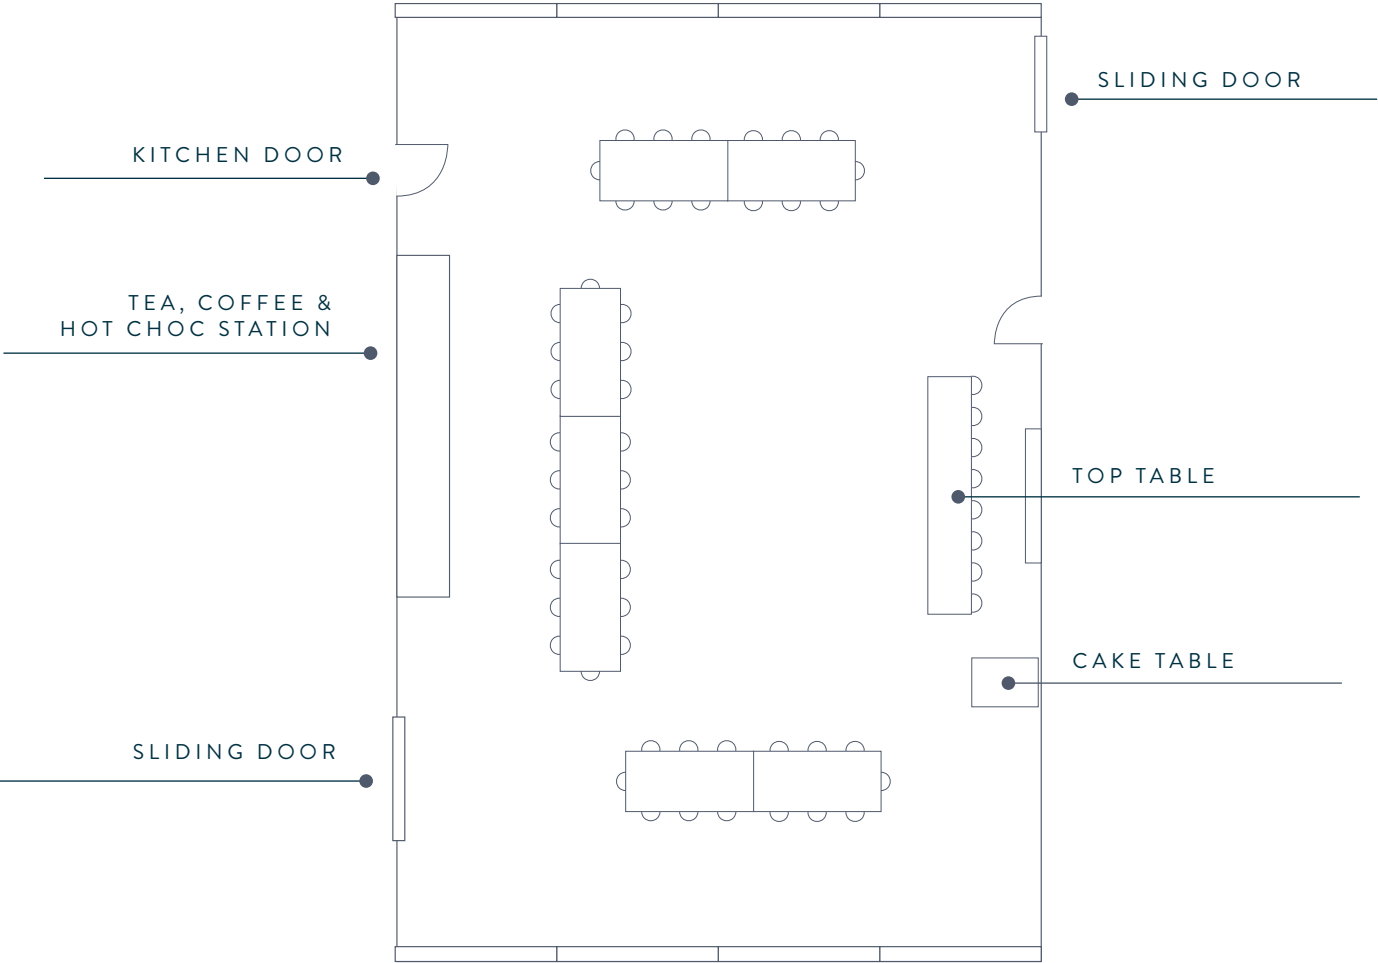

Thirteen Round Plus Top Table

These layouts are to just give you an idea of how the room can work for you and your guests.

SEATS UPTO 112 GUESTS

THIRTEEN ROUND TABLES, SEATING EIGHT* PLUS TOP TABLE SEATING EIGHT

*Please note highchairs & prams are classes as a seat

Fourteen Round Plus Top Table

These layouts are to just give you an idea of how the room can work for you and your guests.

SEATS UPTO 120 GUESTS

FOURTEEN ROUND TABLES, SEATING EIGHT* PLUS TOP TABLE SEATING EIGHT

*Please note highchairs & prams are classes as a seat

Fifteen Round Plus Top Table

These layouts are to just give you an idea of how the room can work for you and your guests.

SEATS UPTO 130 GUESTS

FIFTEEN ROUND TABLES, SEATING EIGHT* PLUS TOP TABLE SEATING EIGHT

*Please note highchairs & prams are classes as a seat

Seven Trestle Plus Top Table

These layouts are to just give you an idea of how the room can work for you and your guests.

SEATS UPTO 56 GUESTS

SEVEN TRESTLE TABLES, PLUS TOP TABLE SEATING EIGHT