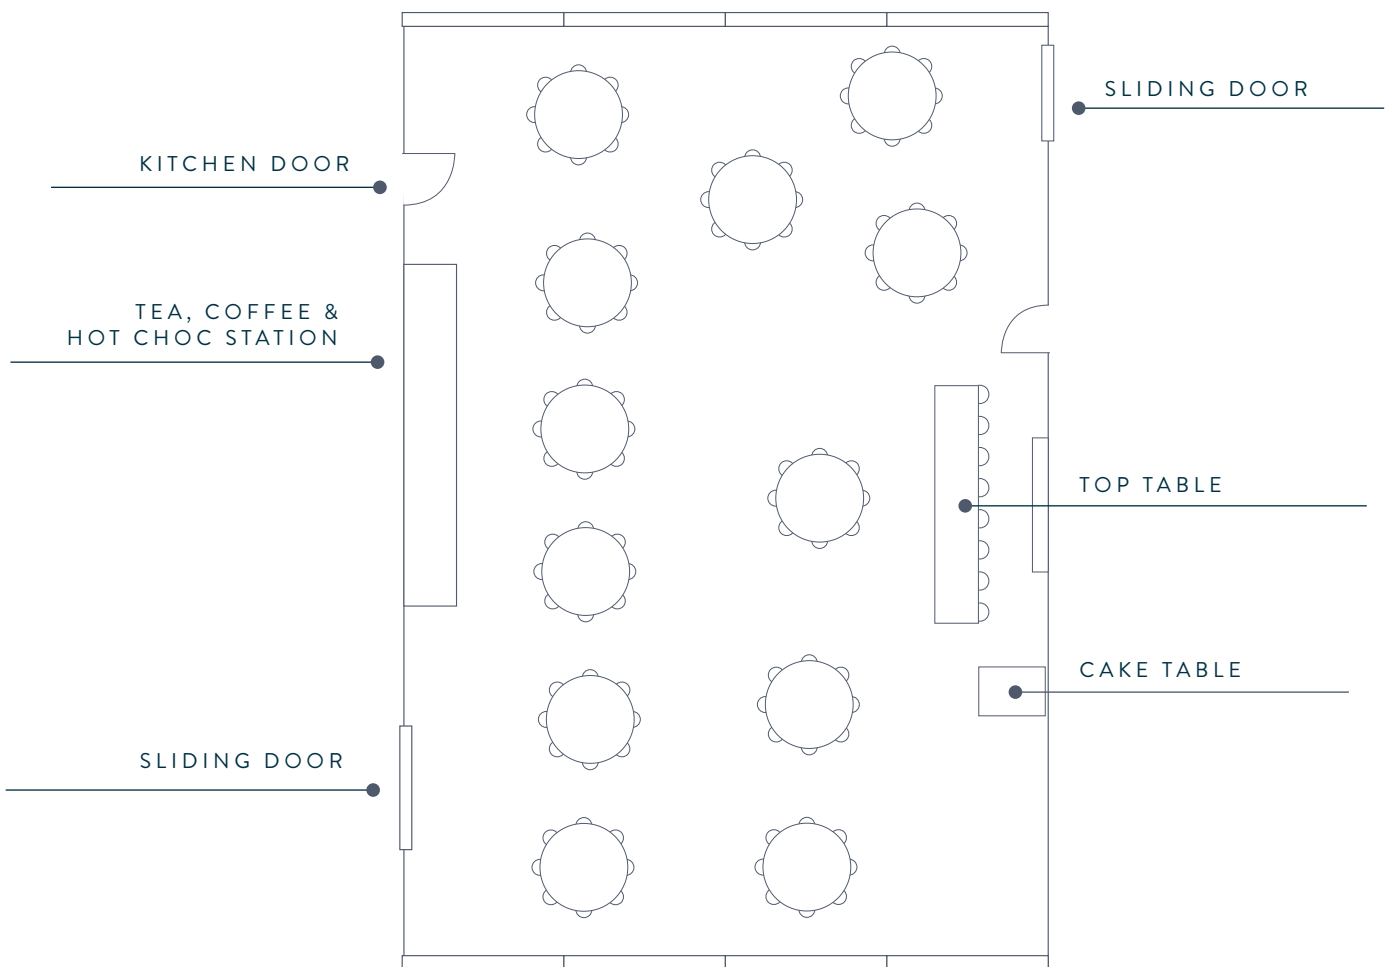

These layouts are to just give you an idea of how the room can work for you and your guests.

SEATS UPTO 88 GUESTS

TEN ROUND TABLES, SEATING EIGHT* PLUS TOP TABLE SEATING EIGHT

*Please note highchairs & prams are classes as a seat

BASHALL
BARN

Eleven Round Plus Top Table

These layouts are to just give you an idea of how the room can work for you and your guests.

SEATS UPTO 96 GUESTS

ELEVEN ROUND TABLES, SEATING EIGHT* PLUS TOP TABLE SEATING EIGHT

These layouts are to just give you an idea of how the room can work for you and your guests.

SEATS UPTO 104 GUESTS

TWELVE ROUND TABLES, SEATING EIGHT* PLUS TOP TABLE SEATING EIGHT

*Please note highchairs & prams are classes as a seat

Thirteen Round Plus Top Table

These layouts are to just give you an idea of how the room can work for you and your guests.

SEATS UPTO 112 GUESTS

THIRTEEN ROUND TABLES, SEATING EIGHT* PLUS TOP TABLE SEATING EIGHT