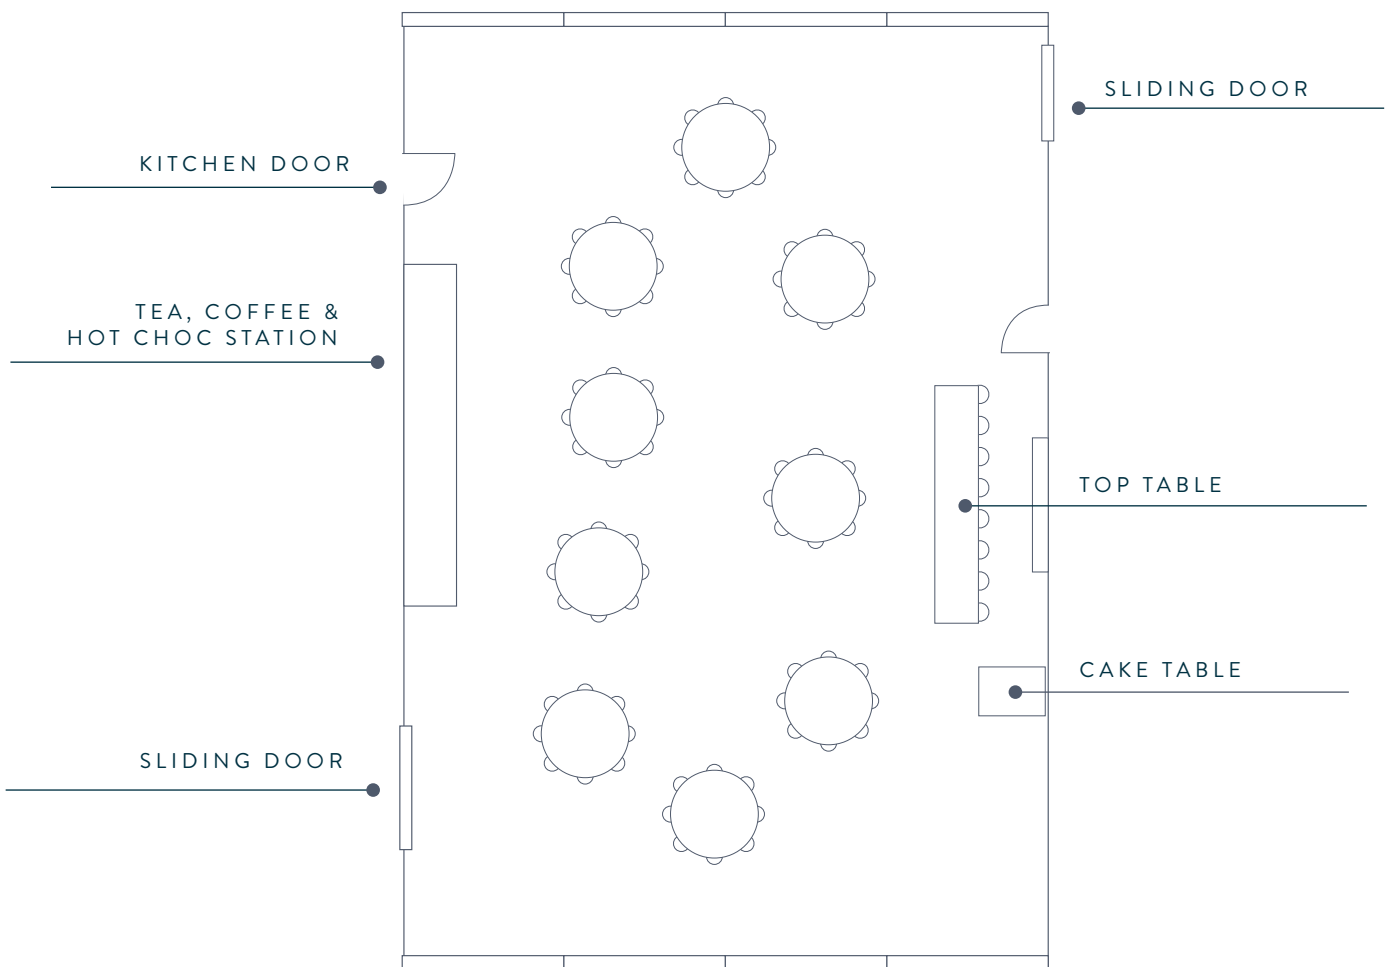

EIGHT ROUND TABLES, SEATING EIGHT* PLUS TOP TABLE SEATING EIGHT

*Please note highchairs & prams are classes as a seat

WWW.BASHALLBARN.CO.UK

Tel. 01200 428964 Email. weddings@bashallbarn.co.uk

Bashall Barn, Bashall Town, Clitheroe, Lancashire, BB7 3LQ

@bashallweddings

Nine Round Plus Top Table

These layouts are to just give you an idea of how the room can work for you and your guests.

SEATS UPTO 80 GUESTS

NINE ROUND TABLES, SEATING EIGHT* PLUS TOP TABLE SEATING EIGHT

These layouts are to just give you an idea of how the room can work for you and your guests.

SEATS UPTO 88 GUESTS

TEN ROUND TABLES, SEATING EIGHT* PLUS TOP TABLE SEATING EIGHT

*Please note highchairs & prams are classes as a seat

BASHALL
BARN

Eleven Round Plus Top Table

These layouts are to just give you an idea of how the room can work for you and your guests.

SEATS UPTO 96 GUESTS

ELEVEN ROUND TABLES, SEATING EIGHT* PLUS TOP TABLE SEATING EIGHT