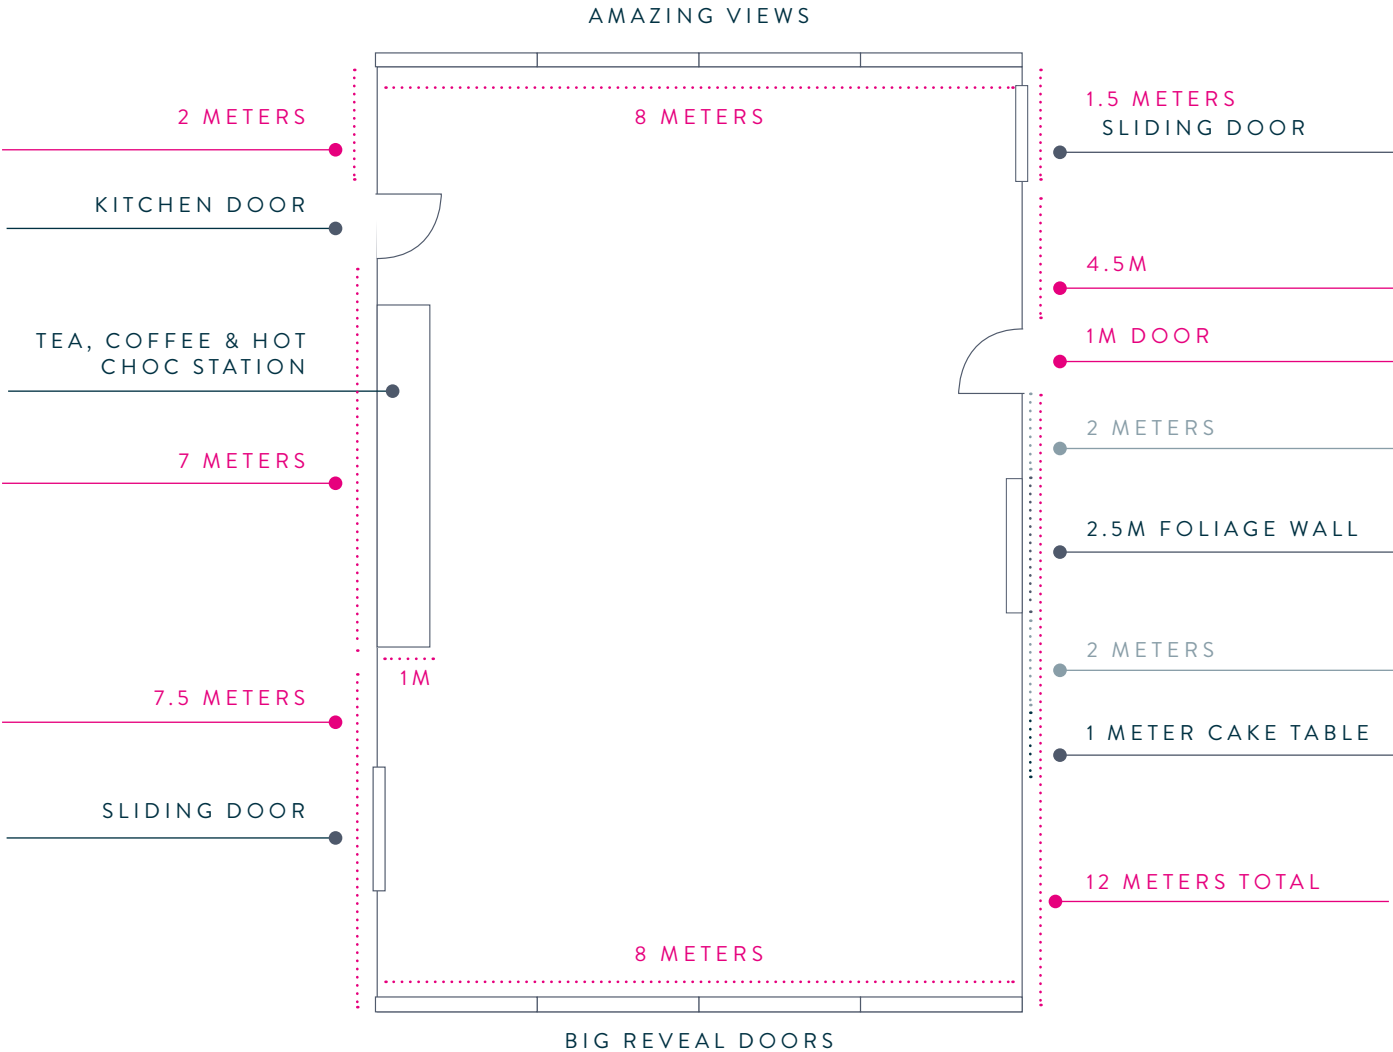

BASHALL
BARN

OUR

Room Layouts

FLOOR PLANS

WWW.BASHALLBARN.CO.UK

Dining Room Measurements

These are to just give you an indication of the dining room space.

WWW.BASHALLBARN.CO.UK

BASHALL
BARN

Eleven Round Plus Top Table

These layouts are to just give you an idea of how the room can work for you and your guests.

SEATS UPTO 96 GUESTS

ELEVEN ROUND TABLES, SEATING EIGHT* PLUS TOP TABLE SEATING EIGHT

These layouts are to just give you an idea of how the room can work for you and your guests.

SEATS UPTO 104 GUESTS

TWELVE ROUND TABLES, SEATING EIGHT* PLUS TOP TABLE SEATING EIGHT

*Please note highchairs & prams are classes as a seat

Thirteen Round Plus Top Table

These layouts are to just give you an idea of how the room can work for you and your guests.

SEATS UPTO 112 GUESTS

THIRTEEN ROUND TABLES, SEATING EIGHT* PLUS TOP TABLE SEATING EIGHT