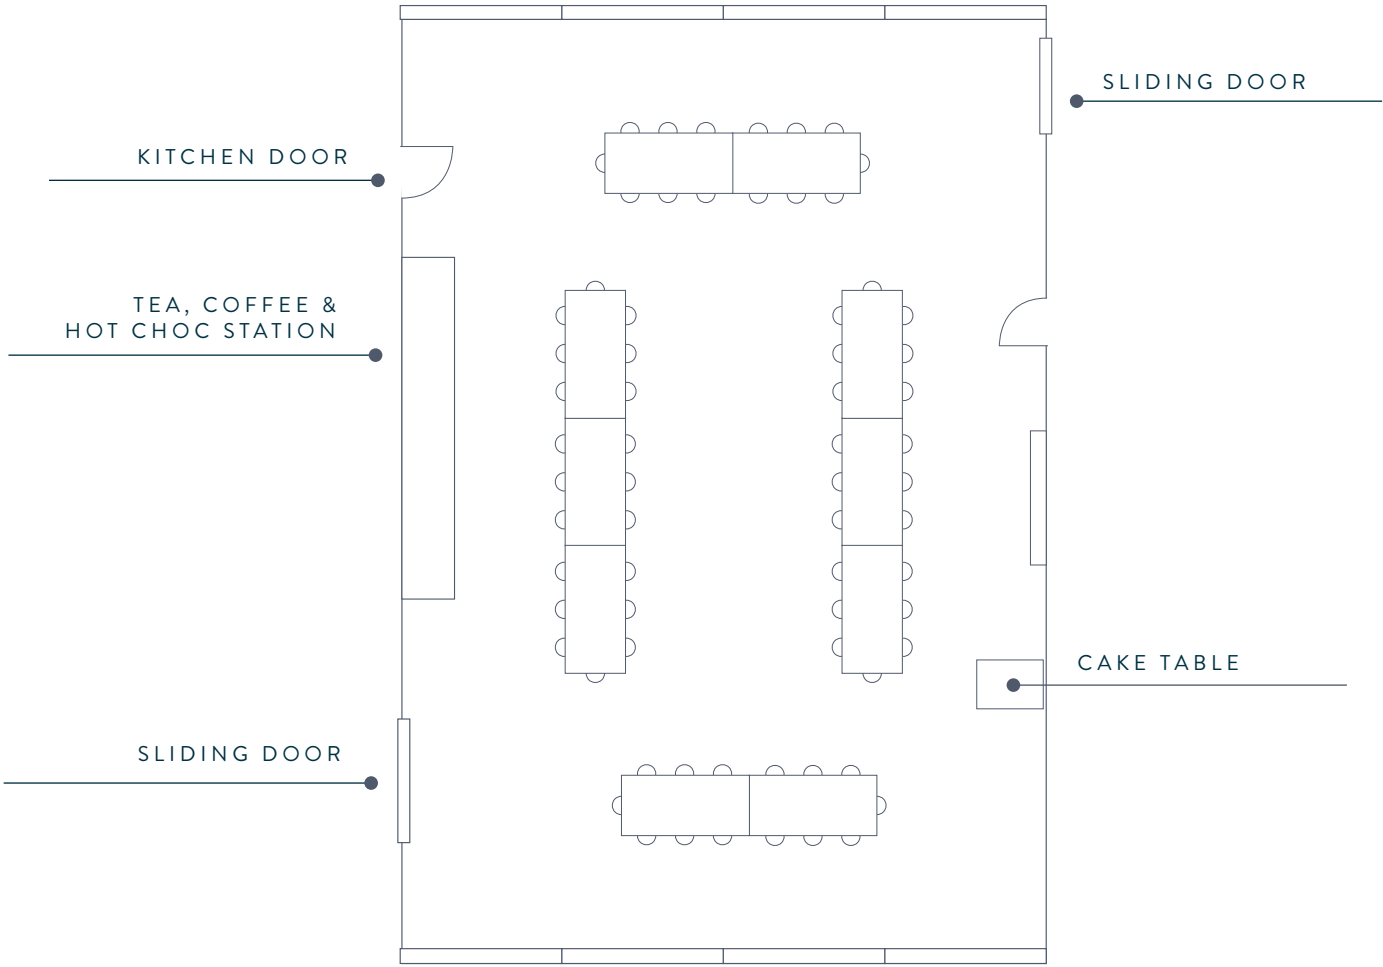

TEN TRESTLE TABLES, PLUS TOP TABLE SEATING EIGHT

*Please note highchairs & prams are classes as a seat

WWW.BASHALLBARN.CO.UK

Tel. 01200 428964 Email. weddings@bashallbarn.co.uk

Bashall Barn, Bashall Town, Clitheroe, Lancashire, BB7 3LQ

@bashallweddings