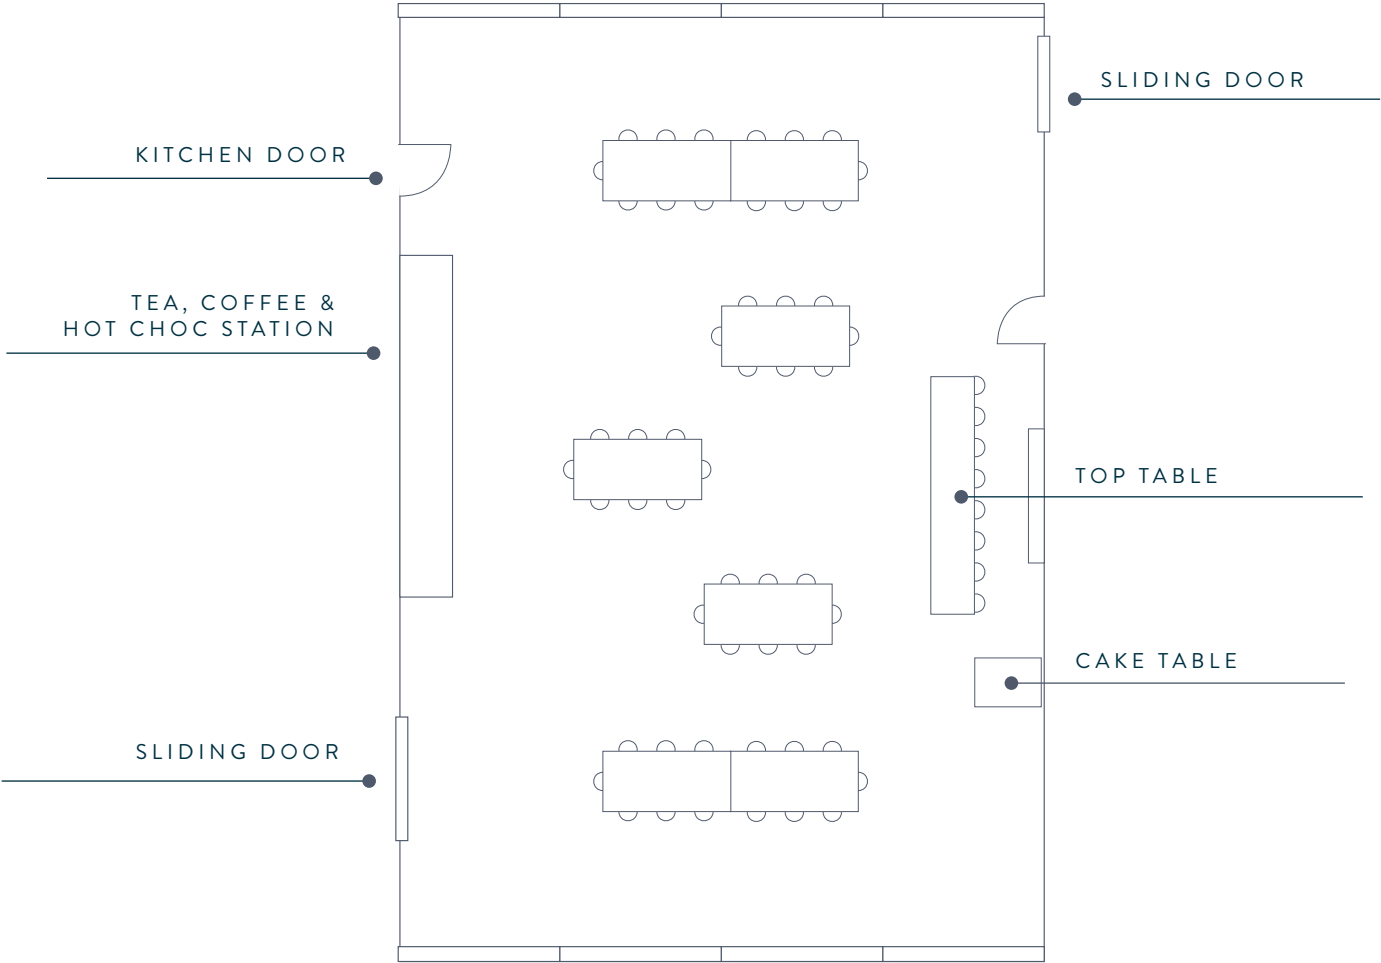

*Please note highchairs & prams are classes as a seat

Fifteen Round Plus Top Table

These layouts are to just give you an idea of how the room can work for you and your guests.

SEATS UPTO 130 GUESTS

FIFTEEN ROUND TABLES, SEATING EIGHT* PLUS TOP TABLE SEATING EIGHT

*Please note highchairs & prams are classes as a seat

Seven Trestle Plus Top Table

These layouts are to just give you an idea of how the room can work for you and your guests.

SEATS UPTO 56 GUESTS

SEVEN TRESTLE TABLES, PLUS TOP TABLE SEATING EIGHT

These layouts are to just give you an idea of how the room can work for you and your guests.

SEATS UPTO 60 GUESTS

SEVEN TRESTLE TABLES, PLUS TOP TABLE SEATING EIGHT

*Please note highchairs & prams are classes as a seat