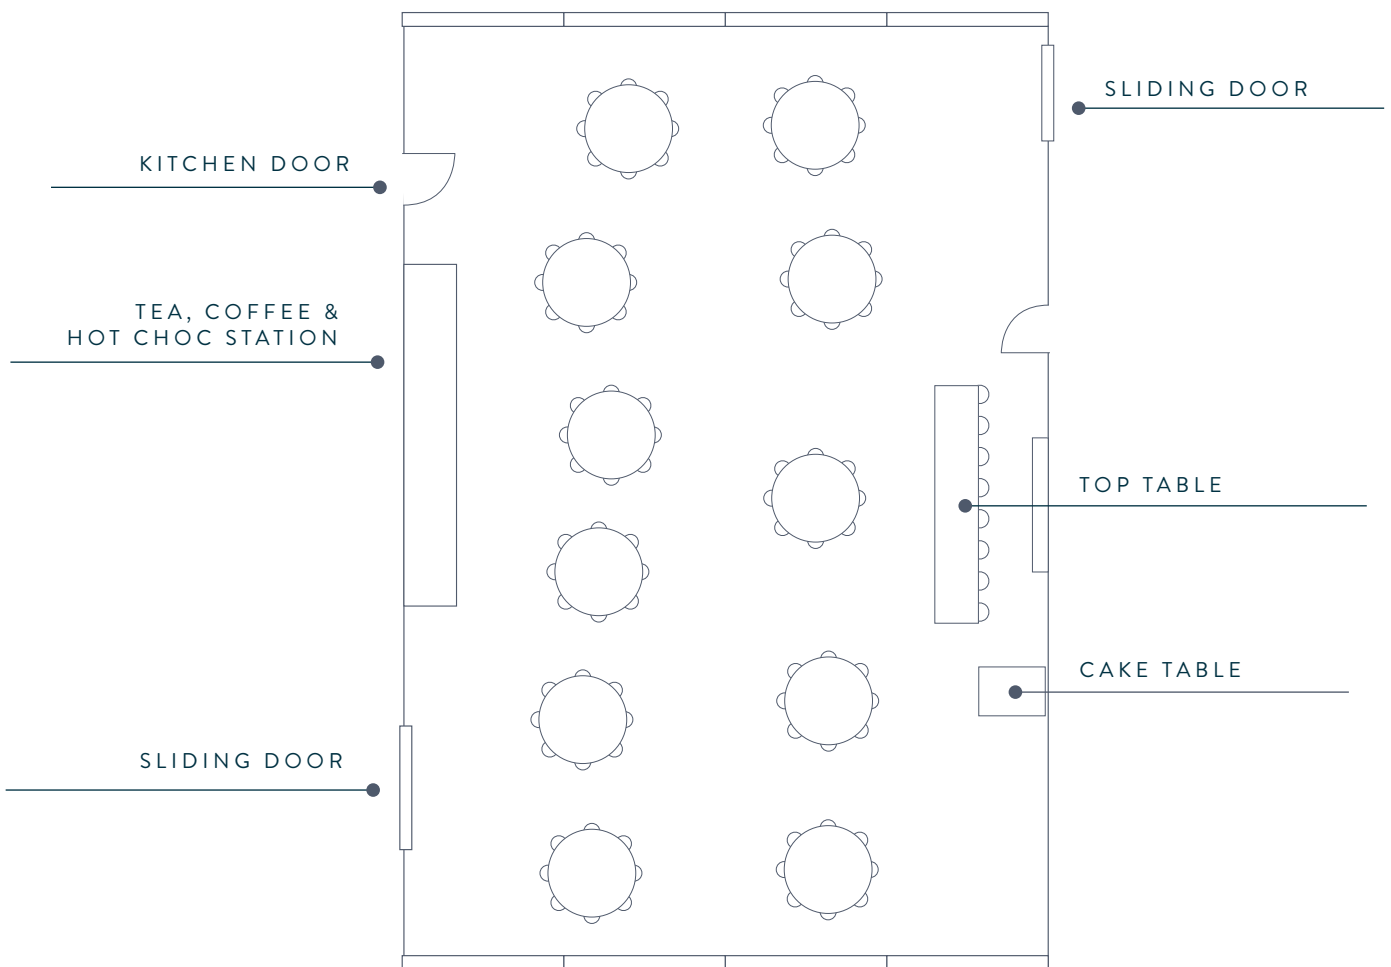

@bashallweddings

Nine Round Plus Top Table

These layouts are to just give you an idea of how the room can work for you and your guests.

SEATS UPTO 80 GUESTS

NINE ROUND TABLES, SEATING EIGHT* PLUS TOP TABLE SEATING EIGHT

These layouts are to just give you an idea of how the room can work for you and your guests.

SEATS UPTO 88 GUESTS

TEN ROUND TABLES, SEATING EIGHT* PLUS TOP TABLE SEATING EIGHT

*Please note highchairs & prams are classes as a seat

BASHALL
BARN

Eleven Round Plus Top Table

These layouts are to just give you an idea of how the room can work for you and your guests.

SEATS UPTO 96 GUESTS

ELEVEN ROUND TABLES, SEATING EIGHT* PLUS TOP TABLE SEATING EIGHT