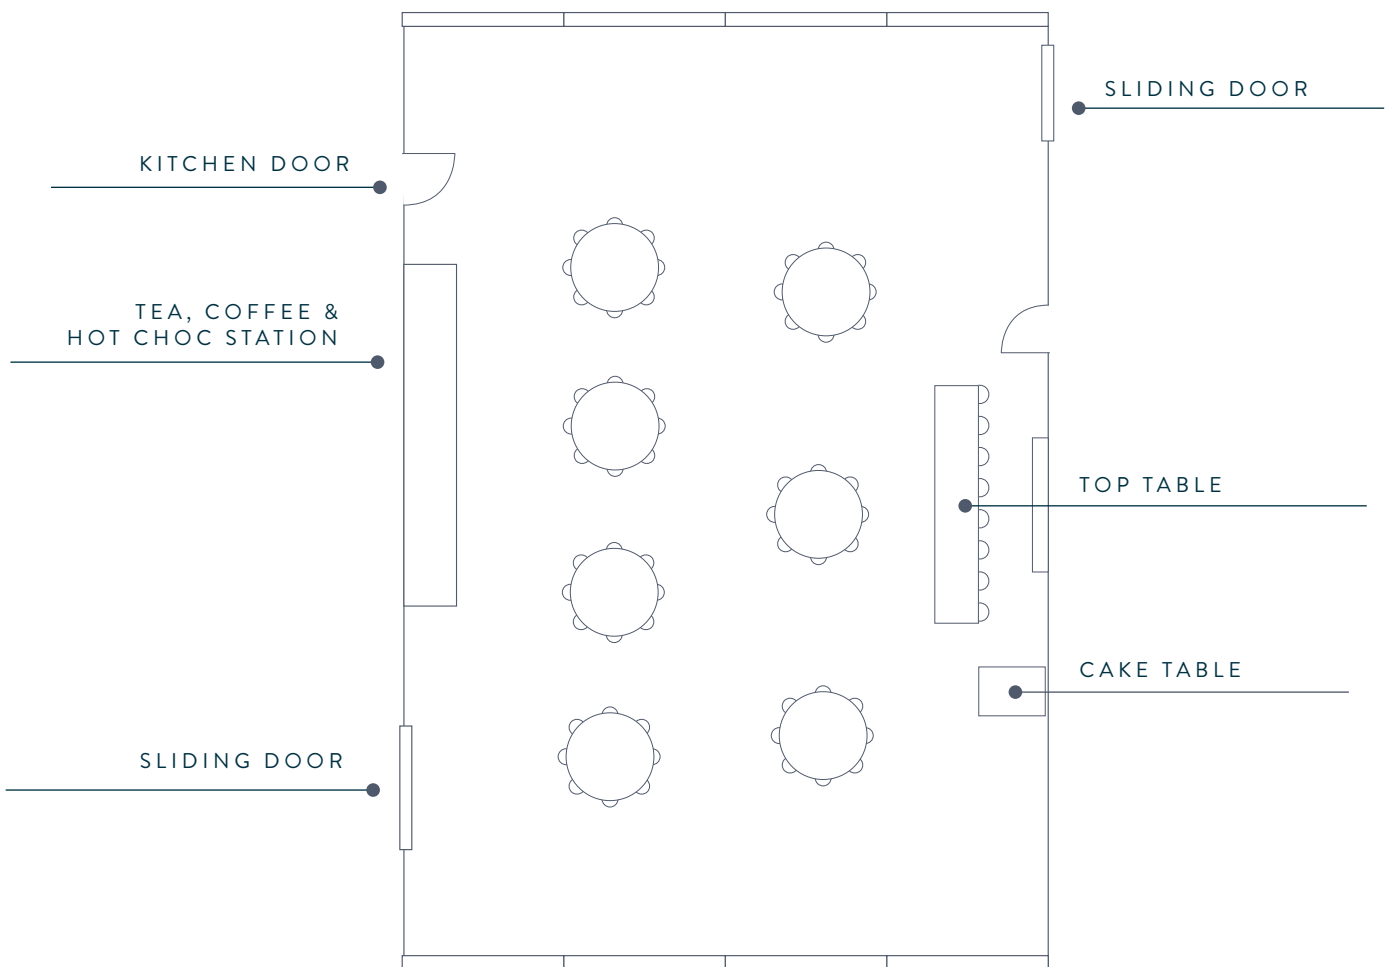

BASHALL
BARN

Seven Round Plus Top Table

These layouts are to just give you an idea of how the room can work for you and your guests.

SEATS UPTO 64 GUESTS

SEVEN ROUND TABLES, SEATING EIGHT* PLUS TOP TABLE SEATING EIGHT

*Please note highchairs & prams are classes as a seat

WWW.BASHALLBARN.CO.UK

Tel. 01200 428964 Email. weddings@bashallbarn.co.uk

Bashall Barn, Bashall Town, Clitheroe, Lancashire, BB7 3LQ

@bashallweddings