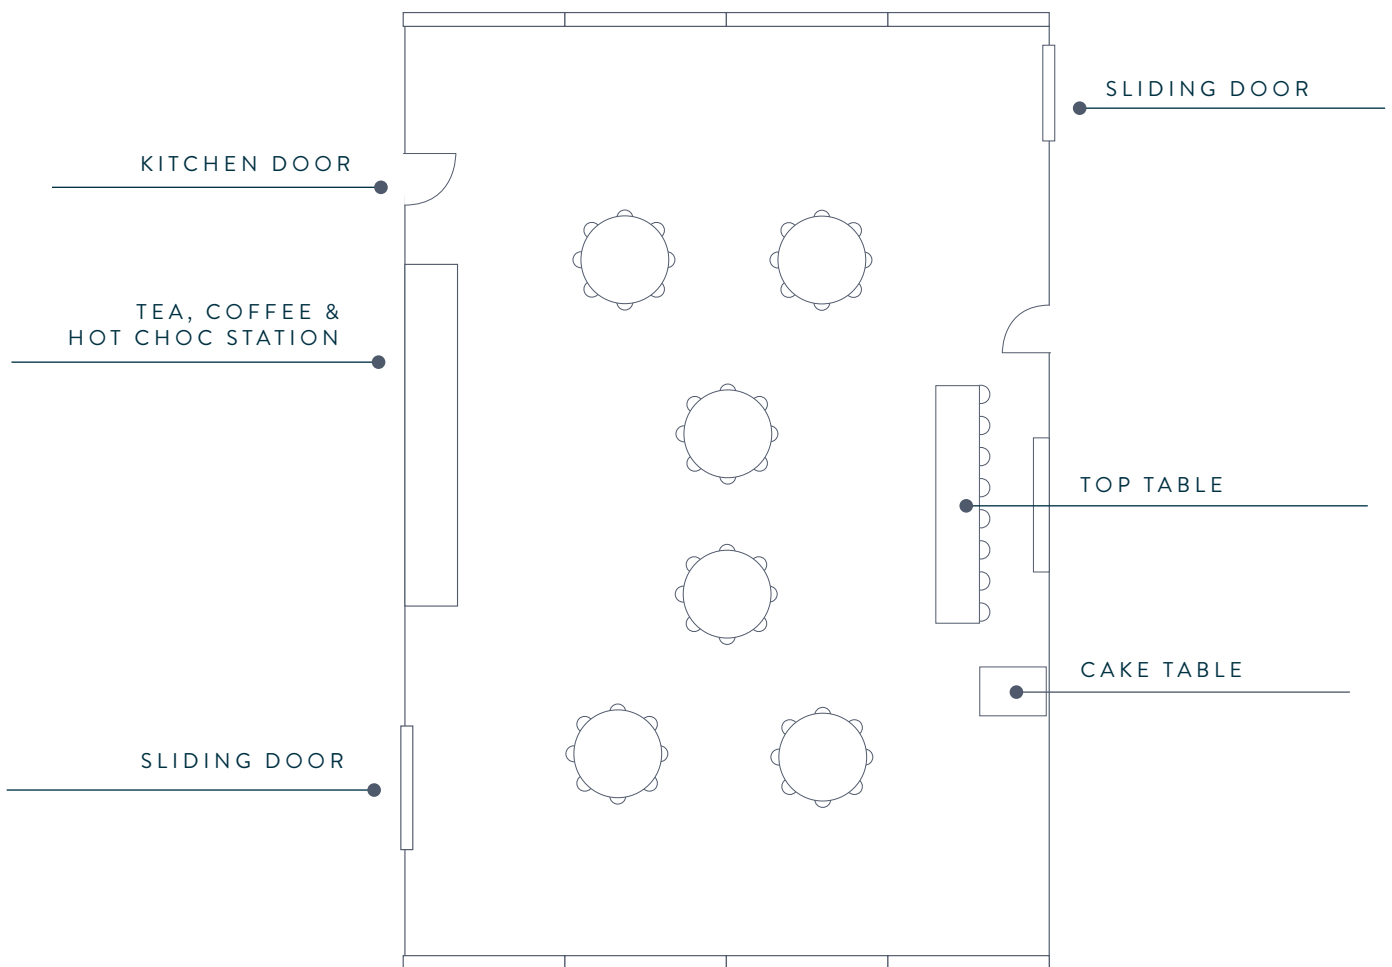

BASHALL
BARN

Six Round Plus Top Table

These layouts are to just give you an idea of how the room can work for you and your guests.

SEATS UPTO 56 GUESTS

SIX ROUND TABLES, SEATING EIGHT* PLUS TOP TABLE SEATING EIGHT

*Please note highchairs & prams are classes as a seat

WWW.BASHALLBARN.CO.UK

Tel. 01200 428964 Email. weddings@bashallbarn.co.uk

Bashall Barn, Bashall Town, Clitheroe, Lancashire, BB7 3LQ

@bashallweddings