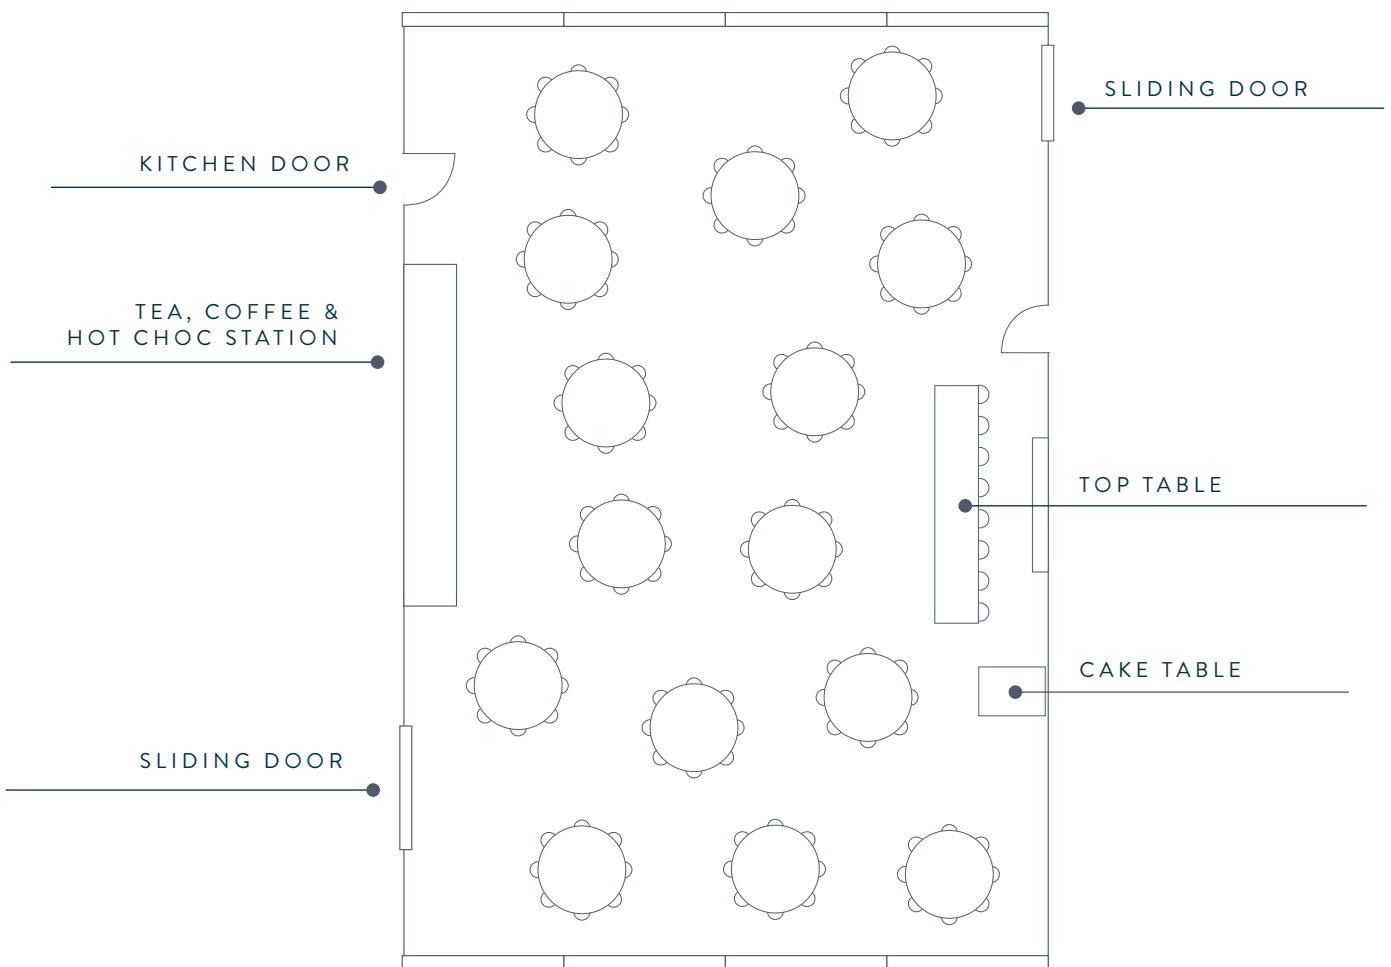

Thirteen Round Plus Top Table

These layouts are to just give you an idea of how the room can work for you and your guests.

SEATS UPTO 112 GUESTS

THIRTEEN ROUND TABLES, SEATING EIGHT* PLUS TOP TABLE SEATING EIGHT

*Please note highchairs & prams are classes as a seat

Fourteen Round Plus Top Table

These layouts are to just give you an idea of how the room can work for you and your guests.

SEATS UPTO 120 GUESTS

FOURTEEN ROUND TABLES, SEATING EIGHT* PLUS TOP TABLE SEATING EIGHT

*Please note highchairs & prams are classes as a seat

Fifteen Round Plus Top Table

These layouts are to just give you an idea of how the room can work for you and your guests.

SEATS UPTO 130 GUESTS

FIFTEEN ROUND TABLES, SEATING EIGHT* PLUS TOP TABLE SEATING EIGHT

*Please note highchairs & prams are classes as a seat

Seven Trestle Plus Top Table

These layouts are to just give you an idea of how the room can work for you and your guests.

SEATS UPTO 56 GUESTS

SEVEN TRESTLE TABLES, PLUS TOP TABLE SEATING EIGHT