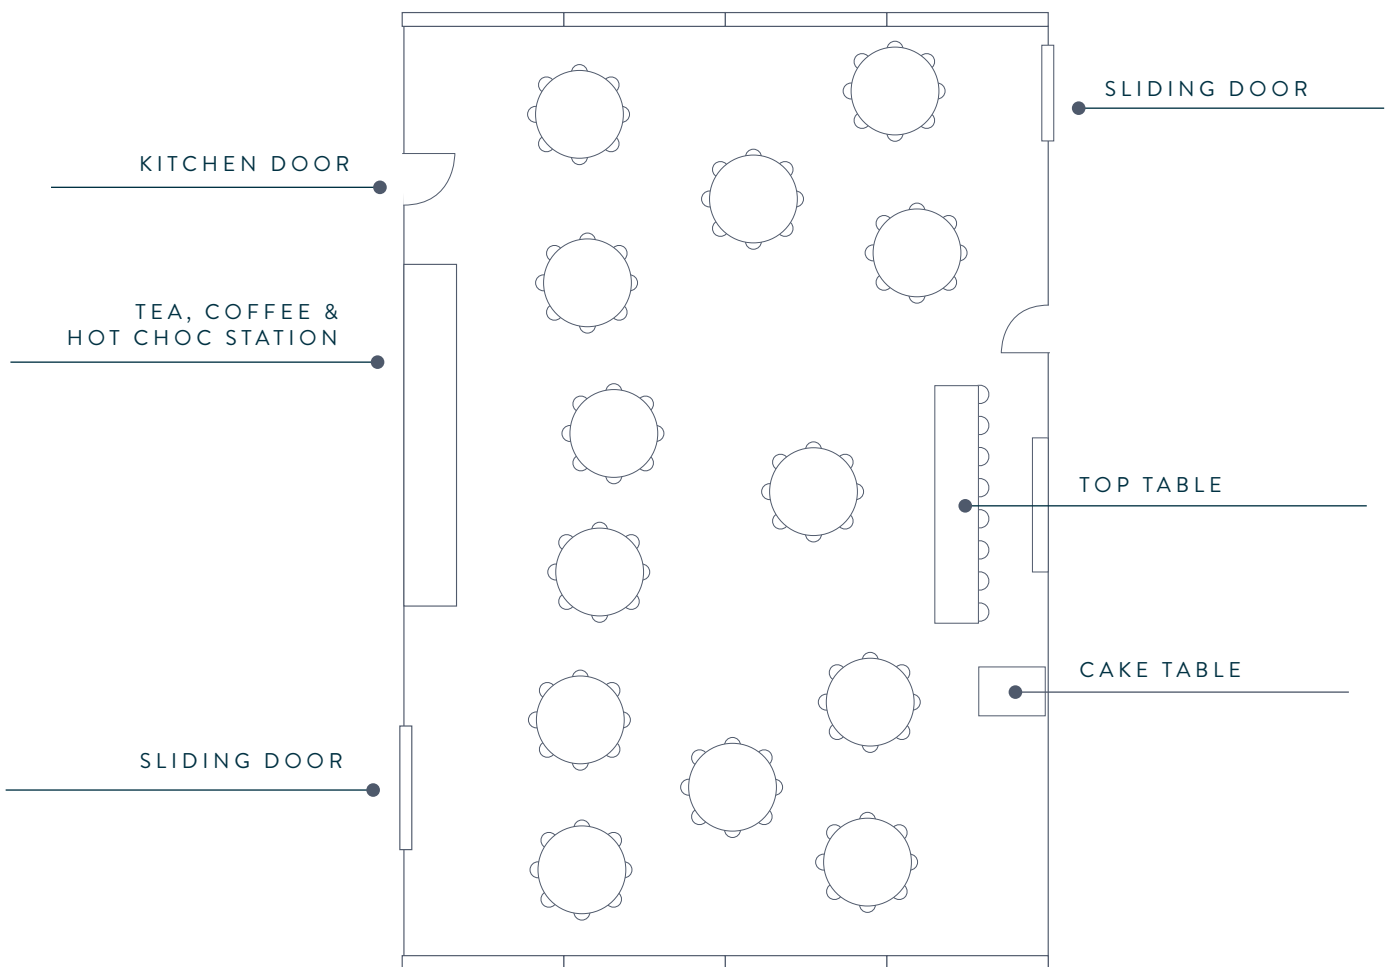

BASHALL
BARN

Eleven Round Plus Top Table

These layouts are to just give you an idea of how the room can work for you and your guests.

SEATS UPTO 96 GUESTS

ELEVEN ROUND TABLES, SEATING EIGHT* PLUS TOP TABLE SEATING EIGHT

These layouts are to just give you an idea of how the room can work for you and your guests.

SEATS UPTO 104 GUESTS

TWELVE ROUND TABLES, SEATING EIGHT* PLUS TOP TABLE SEATING EIGHT

*Please note highchairs & prams are classes as a seat

Thirteen Round Plus Top Table

These layouts are to just give you an idea of how the room can work for you and your guests.

SEATS UPTO 112 GUESTS

THIRTEEN ROUND TABLES, SEATING EIGHT* PLUS TOP TABLE SEATING EIGHT

*Please note highchairs & prams are classes as a seat

Fourteen Round Plus Top Table

These layouts are to just give you an idea of how the room can work for you and your guests.

SEATS UPTO 120 GUESTS

FOURTEEN ROUND TABLES, SEATING EIGHT* PLUS TOP TABLE SEATING EIGHT