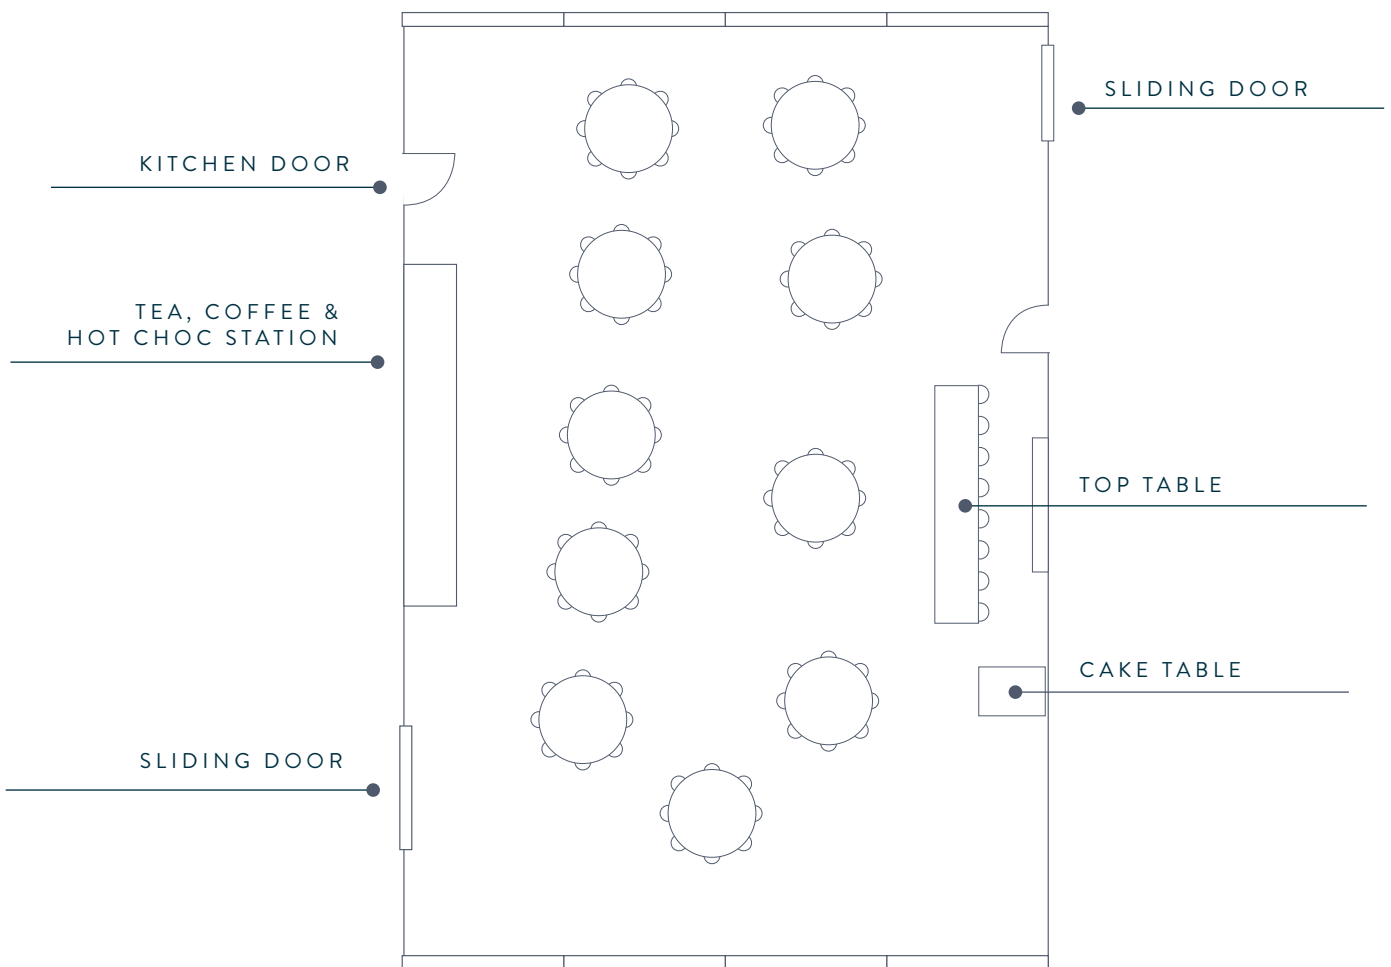

@bashallweddings

Nine Round Plus Top Table

These layouts are to just give you an idea of how the room can work for you and your guests.

SEATS UPTO 80 GUESTS

NINE ROUND TABLES, SEATING EIGHT* PLUS TOP TABLE SEATING EIGHT

These layouts are to just give you an idea of how the room can work for you and your guests.

SEATS UPTO 88 GUESTS

TEN ROUND TABLES, SEATING EIGHT* PLUS TOP TABLE SEATING EIGHT

*Please note highchairs & prams are classes as a seat

BASHALL
BARN

Eleven Round Plus Top Table

These layouts are to just give you an idea of how the room can work for you and your guests.

SEATS UPTO 96 GUESTS

ELEVEN ROUND TABLES, SEATING EIGHT* PLUS TOP TABLE SEATING EIGHT