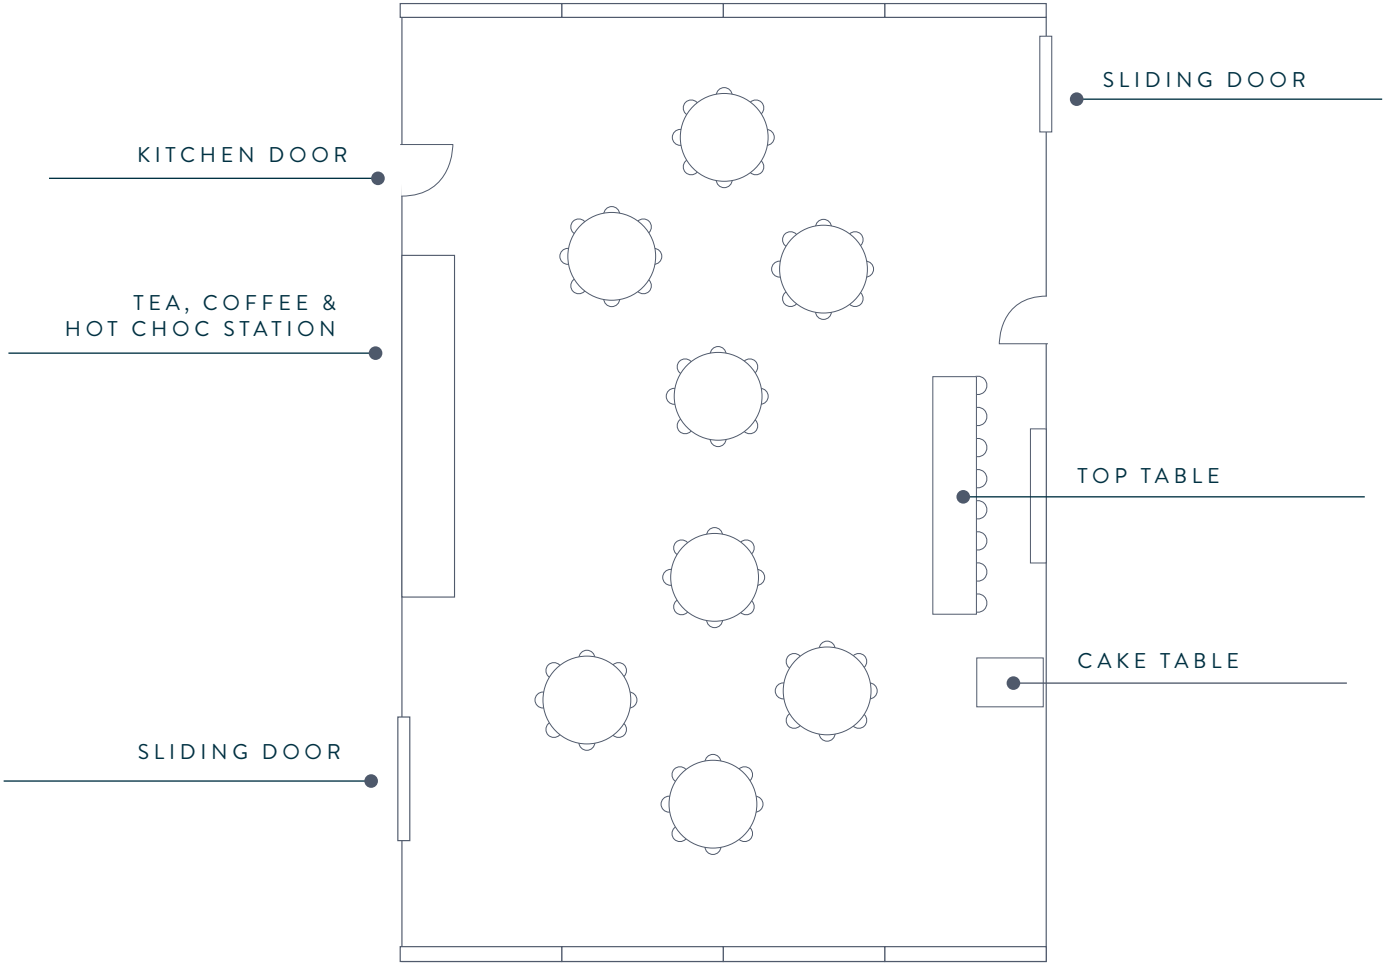

Bashall Barn, Bashall Town, Clitheroe, Lancashire, BB7 3LQ

@bashallweddings

Eight Round Plus Top Table

These layouts are to just give you an idea of how the room can work for you and your guests.

SEATS UPTO 72 GUESTS

@bashallweddings

Nine Round Plus Top Table

These layouts are to just give you an idea of how the room can work for you and your guests.

SEATS UPTO 80 GUESTS

NINE ROUND TABLES, SEATING EIGHT* PLUS TOP TABLE SEATING EIGHT

These layouts are to just give you an idea of how the room can work for you and your guests.

SEATS UPTO 88 GUESTS

TEN ROUND TABLES, SEATING EIGHT* PLUS TOP TABLE SEATING EIGHT

*Please note highchairs & prams are classes as a seat

BASHALL
BARN

Eleven Round Plus Top Table

These layouts are to just give you an idea of how the room can work for you and your guests.

SEATS UPTO 96 GUESTS

ELEVEN ROUND TABLES, SEATING EIGHT* PLUS TOP TABLE SEATING EIGHT