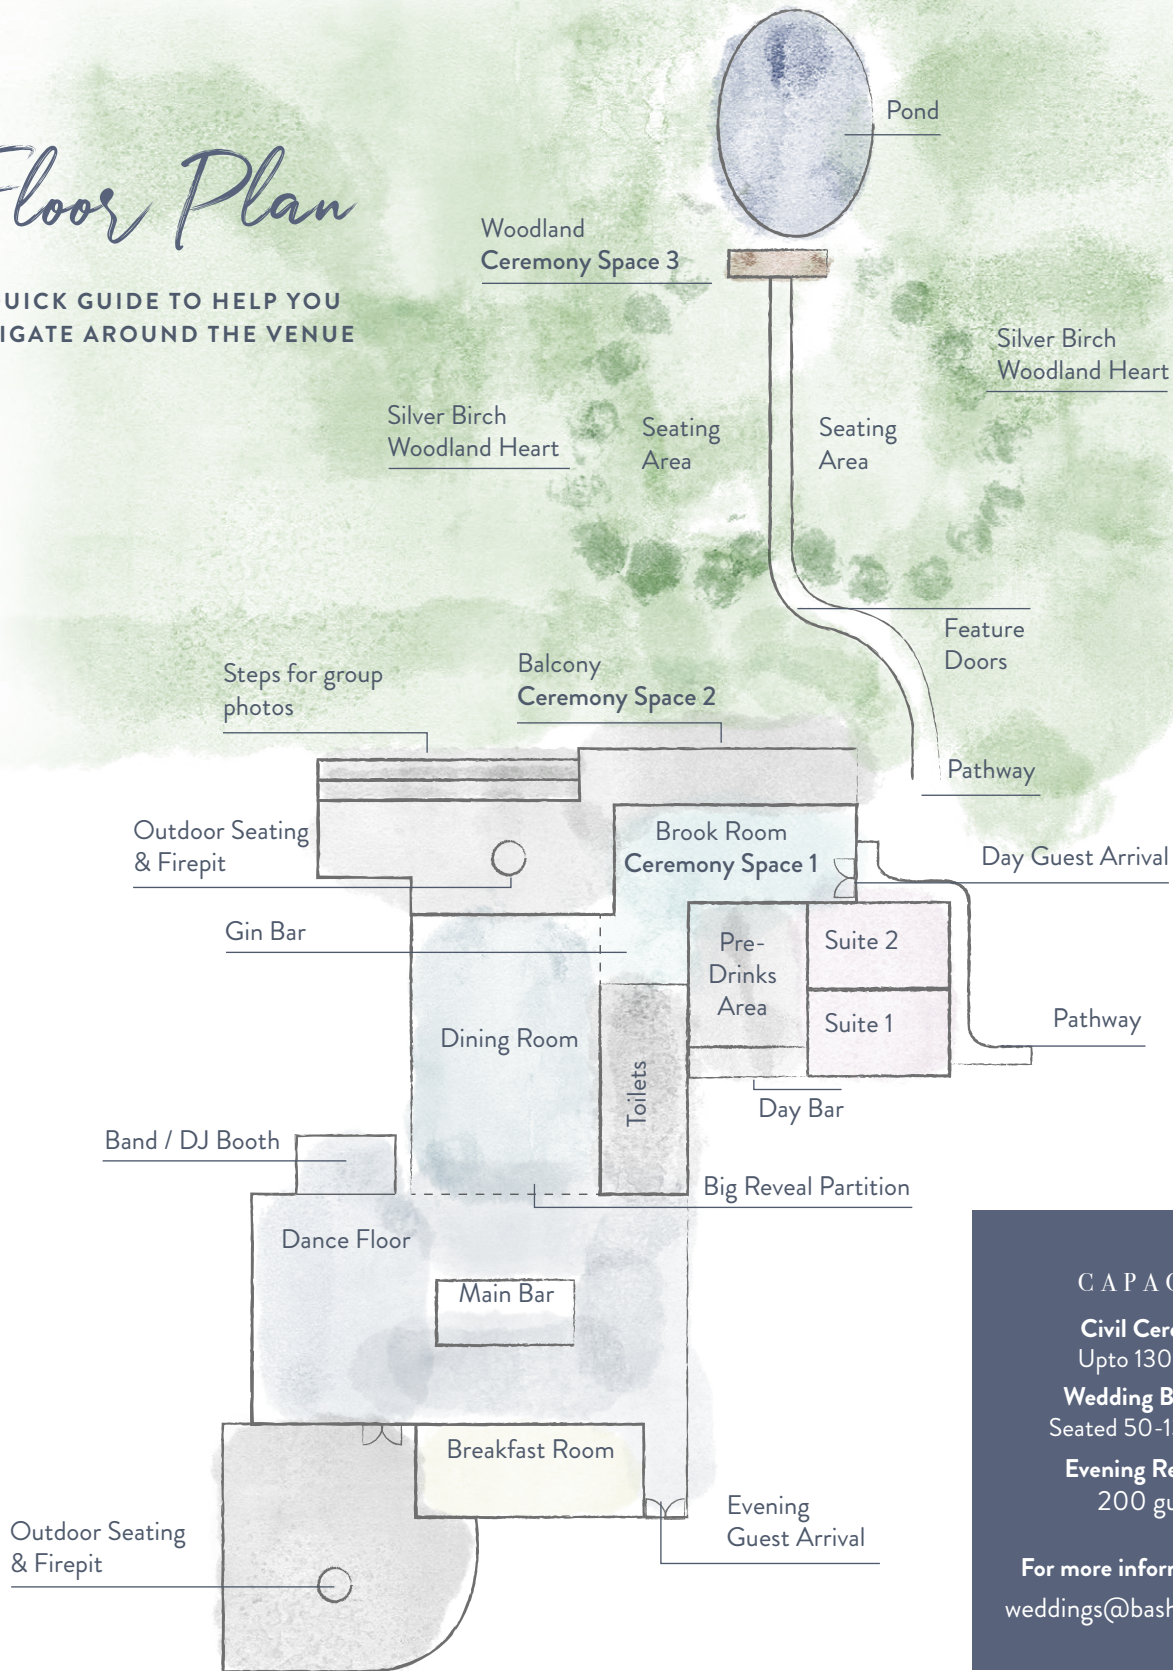

Floor Plan

A QUICK GUIDE TO HELP YOU NAVIGATE AROUND THE VENUE

CAPACITY

Civil Ceremony
Upto 130 guests

Wedding Breakfast
Seated 50-130 guests

Evening Reception
200 guests

For more information email
weddings@bashallbarn.co.uk

^Please note the floorplan is not to scale